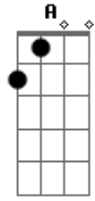

© ukulele-chords.com