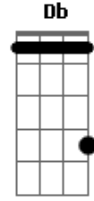

© ukulele-chords.com