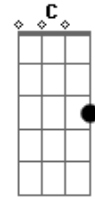

© ukulele-chords.com