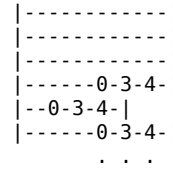

Play RIFF K (11x) (4:21) (Palm Muted with Tremolo Picking)

Riff P (2x) (4:44):