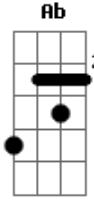

© ukulele-chords.com