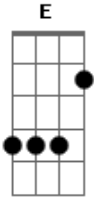

© ukulele-chords.com