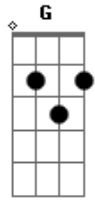

© ukulele-chords.com