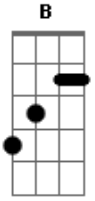

Acordes

© ukulele-chords.com