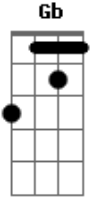

© ukulele-chords.com