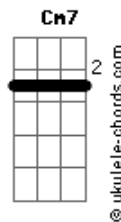

# Slipknot - Adderall

tom:

Intro: Gm7 Ebadd9 F  
 Gm7 Ebadd9 F  
 Gm7 Ebadd9 F  
 Gm7 Ebadd9 F  
 Gm7 Ebadd9 F  
 Gm7 Ebadd9 F  
 Gm7 Ebadd9 F  
 Gm7 Ebadd9 F Gm7

Gm  
 Shallow graves and deepest fears  
 Gm  
 No one tells me why I'm here  
 Gm  
 Leather straps on stapled eyes  
 Gm  
 Gotta scream to cut your ties  
 Gm  
 Can't subtract from Adderall  
 Gm  
 Pull you in before you fall  
 Gm  
 Not as sweet as it appears  
 Gm  
 Someone, tell me why I'm here

Cm7 Bbadd9 F7 Gm  
 Ooh, you know I'm gone  
 Cm7 Bbadd9 F7 Gm  
 Ooh, you go I'm onto you now

Gm  
 All they want is your control  
 Gm  
 For the Bible scares me so  
 Gm  
 Smell the ones that came here last  
 Gm  
 Must've lost the game too fast  
 Gm  
 We don't read b?tween the lines

## Acordes

Gm  
 Cut too deep to see the signs  
 Gm  
 Watch m? as my blood runs cold  
 Gm  
 Now your Bible can take hold

Cm7 Bbadd9 F7 Gm  
 Ooh, you know I'm gone  
 Cm7 Bbadd9 F7 Gm  
 Ooh, you go I'm onto you now  
 Cm7 Bbadd9 F7 Gm  
 Ooh, you know I'm gone  
 Cm7 Bbadd9 F7 Gm  
 Ooh, you go I'm onto you now  
 F Gm  
 I'm onto you