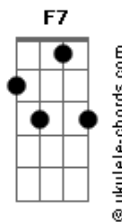

# Slipknot - Adderall

tom:

Intro: Gm7 Ebadd9 F  
 Gm7 Ebadd9 F  
 Gm7 Ebadd9 F  
 Gm7 Ebadd9 F  
 Gm7 Ebadd9 F  
 Gm7 Ebadd9 F  
 Gm7 Ebadd9 F  
 Gm7 Ebadd9 F Gm7

Gm  
 Shallow graves and deepest fears  
 Gm  
 No one tells me why I'm here  
 Gm  
 Leather straps on stapled eyes  
 Gm  
 Gotta scream to cut your ties  
 Gm  
 Can't subtract from Adderall  
 Gm  
 Pull you in before you fall  
 Gm  
 Not as sweet as it appears  
 Gm  
 Someone, tell me why I'm here

Cm7 Bbadd9 F7 Gm  
 Ooh, you know I'm gone  
 Cm7 Bbadd9 F7 Gm  
 Ooh, you go I'm onto you now

Gm  
 All they want is your control  
 Gm  
 For the Bible scares me so  
 Gm  
 Smell the ones that came here last  
 Gm  
 Must've lost the game too fast  
 Gm  
 We don't read b?tween the lines

## Acordes

Gm  
 Cut too deep to see the signs  
 Gm  
 Watch m? as my blood runs cold  
 Gm  
 Now your Bible can take hold

Cm7 Bbadd9 F7 Gm  
 Ooh, you know I'm gone  
 Cm7 Bbadd9 F7 Gm  
 Ooh, you go I'm onto you now  
 Cm7 Bbadd9 F7 Gm  
 Ooh, you know I'm gone  
 Cm7 Bbadd9 F7 Gm  
 Ooh, you go I'm onto you now  
 F Gm  
 I'm onto you