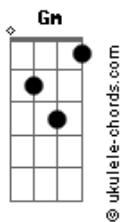

# Slipknot - Adderall

tom:

Intro: Gm7 Ebadd9 F  
 Gm7 Ebadd9 F  
 Gm7 Ebadd9 F  
 Gm7 Ebadd9 F  
 Gm7 Ebadd9 F  
 Gm7 Ebadd9 F  
 Gm7 Ebadd9 F  
 Gm7 Ebadd9 F Gm7

Gm  
 Shallow graves and deepest fears  
 Gm  
 No one tells me why I'm here  
 Gm  
 Leather straps on stapled eyes  
 Gm  
 Gotta scream to cut your ties  
 Gm  
 Can't subtract from Adderall  
 Gm  
 Pull you in before you fall  
 Gm  
 Not as sweet as it appears  
 Gm  
 Someone, tell me why I'm here

Cm7 Bbadd9 F7 Gm  
 Ooh, you know I'm gone  
 Cm7 Bbadd9 F7 Gm  
 Ooh, you go I'm onto you now

Gm  
 All they want is your control  
 Gm  
 For the Bible scares me so  
 Gm  
 Smell the ones that came here last  
 Gm  
 Must've lost the game too fast  
 Gm  
 We don't read b?tween the lines

## Acordes

Gm  
 Cut too deep to see the signs  
 Gm  
 Watch m? as my blood runs cold  
 Gm  
 Now your Bible can take hold

Cm7 Bbadd9 F7 Gm  
 Ooh, you know I'm gone  
 Cm7 Bbadd9 F7 Gm  
 Ooh, you go I'm onto you now  
 Cm7 Bbadd9 F7 Gm  
 Ooh, you know I'm gone  
 Cm7 Bbadd9 F7 Gm  
 Ooh, you go I'm onto you now  
 F Gm  
 I'm onto you