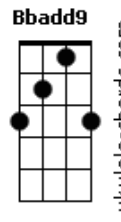

# Slipknot - Adderall

tom:

Intro: Gm7 Ebadd9 F  
 Gm7 Ebadd9 F  
 Gm7 Ebadd9 F  
 Gm7 Ebadd9 F  
 Gm7 Ebadd9 F  
 Gm7 Ebadd9 F  
 Gm7 Ebadd9 F  
 Gm7 Ebadd9 F Gm7

Gm  
 Shallow graves and deepest fears  
 Gm  
 No one tells me why I'm here  
 Gm  
 Leather straps on stapled eyes  
 Gm  
 Gotta scream to cut your ties  
 Gm  
 Can't subtract from Adderall  
 Gm  
 Pull you in before you fall  
 Gm  
 Not as sweet as it appears  
 Gm  
 Someone, tell me why I'm here

Cm7 Bbadd9 F7 Gm  
 Ooh, you know I'm gone  
 Cm7 Bbadd9 F7 Gm  
 Ooh, you go I'm onto you now

Gm  
 All they want is your control  
 Gm  
 For the Bible scares me so  
 Gm  
 Smell the ones that came here last  
 Gm  
 Must've lost the game too fast  
 Gm  
 We don't read b?tween the lines

## Acordes

Gm  
 Cut too deep to see the signs  
 Gm  
 Watch m? as my blood runs cold  
 Gm  
 Now your Bible can take hold

Cm7 Bbadd9 F7 Gm  
 Ooh, you know I'm gone  
 Cm7 Bbadd9 F7 Gm  
 Ooh, you go I'm onto you now  
 Cm7 Bbadd9 F7 Gm  
 Ooh, you know I'm gone  
 Cm7 Bbadd9 F7 Gm  
 Ooh, you go I'm onto you now  
 F Gm  
 I'm onto you