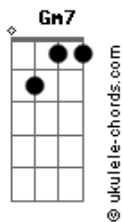

Slipknot - Adderall

tom:

Intro: Gm7 Ebadd9 F
Gm7 Ebadd9 F
Gm7 Ebadd9 F
Gm7 Ebadd9 F
Gm7 Ebadd9 F
Gm7 Ebadd9 F
Gm7 Ebadd9 F
Gm7 Ebadd9 F Gm7

Gm
Shallow graves and deepest fears
Gm
No one tells me why I'm here
Gm
Leather straps on stapled eyes
Gm
Gotta scream to cut your ties
Gm
Can't subtract from Adderall
Gm
Pull you in before you fall
Gm
Not as sweet as it appears
Gm
Someone, tell me why I'm here

Cm7 Bbadd9 F7 Gm
Ooh, you know I'm gone
Cm7 Bbadd9 F7 Gm
Ooh, you go I'm onto you now

Gm
All they want is your control
Gm
For the Bible scares me so
Gm
Smell the ones that came here last
Gm
Must've lost the game too fast
Gm
We don't read b?tween the lines

Acordes

Gm
Cut too deep to see the signs
Gm
Watch m? as my blood runs cold
Gm
Now your Bible can take hold

Cm7 Bbadd9 F7 Gm
Ooh, you know I'm gone
Cm7 Bbadd9 F7 Gm
Ooh, you go I'm onto you now
Cm7 Bbadd9 F7 Gm
Ooh, you know I'm gone
Cm7 Bbadd9 F7 Gm
Ooh, you go I'm onto you now
F Gm
I'm onto you

Gm
Which side do I want do be?
Gm
This side's got a hold on me
Gm
Don't try this home for me now
Gm
(Slide away from thoughts and prayers the easy way)
Gm
Which side do I want do be?
Gm
This side's got a hold on me
Gm
Don't try this home for me now
Gm
(Slide away from thoughts and prayers the easy way)

Cm7 Bbadd9 F7 Gm
Ooh, you go I'm onto you now
Cm7 Bbadd9 F7 Gm
Ooh, you go I'm onto you now

[Final] Cm7 Gm Dm7 Gm