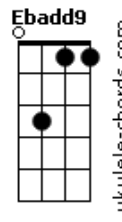

Slipknot - Adderall

tom:

Intro: **Gm7** **Ebadd9** **F**
Gm7 **Ebadd9** **F**
Gm7 **Ebadd9** **F**
Gm7 **Ebadd9** **F**
Gm7 **Ebadd9** **F**
Gm7 **Ebadd9** **F**
Gm7 **Ebadd9** **F**
Gm7 **Ebadd9** **F** **Gm7**

Gm
 Shallow graves and deepest fears
Gm
 No one tells me why I'm here
Gm
 Leather straps on stapled eyes
Gm
 Gotta scream to cut your ties
Gm
 Can't subtract from Adderall
Gm
 Pull you in before you fall
Gm
 Not as sweet as it appears
Gm
 Someone, tell me why I'm here

Cm7 **Bbadd9** **F7** **Gm**
 Ooh, you know I'm gone
Cm7 **Bbadd9** **F7** **Gm**
 Ooh, you go I'm onto you now

Gm
 All they want is your control
Gm
 For the Bible scares me so
Gm
 Smell the ones that came here last
Gm
 Must've lost the game too fast
Gm
 We don't read b?tween the lines

Acordes

Gm
 Cut too deep to see the signs
Gm
 Watch m? as my blood runs cold
Gm
 Now your Bible can take hold

Cm7 **Bbadd9** **F7** **Gm**
 Ooh, you know I'm gone
Cm7 **Bbadd9** **F7** **Gm**
 Ooh, you go I'm onto you now
Cm7 **Bbadd9** **F7** **Gm**
 Ooh, you know I'm gone
Cm7 **Bbadd9** **F7** **Gm**
 Ooh, you go I'm onto you now
F **Gm**
 I'm onto you