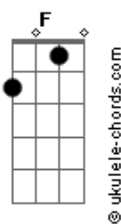

Slipknot - Adderall

tom:

Intro: **Gm7** **Ebadd9** **F**
Gm7 **Ebadd9** **F**
Gm7 **Ebadd9** **F**
Gm7 **Ebadd9** **F**
Gm7 **Ebadd9** **F**
Gm7 **Ebadd9** **F**
Gm7 **Ebadd9** **F**
Gm7 **Ebadd9** **F** **Gm7**

Gm
Shallow graves and deepest fears
Gm
No one tells me why I'm here
Gm
Leather straps on stapled eyes
Gm
Gotta scream to cut your ties
Gm
Can't subtract from Adderall
Gm
Pull you in before you fall
Gm
Not as sweet as it appears
Gm
Someone, tell me why I'm here

Cm7 **Bbadd9** **F7** **Gm**
Ooh, you know I'm gone
Cm7 **Bbadd9** **F7** **Gm**
Ooh, you go I'm onto you now

Gm
All they want is your control
Gm
For the Bible scares me so
Gm
Smell the ones that came here last
Gm
Must've lost the game too fast
Gm
We don't read b?tween the lines

Acordes

Gm
Cut too deep to see the signs
Gm
Watch m? as my blood runs cold
Gm
Now your Bible can take hold

Cm7 **Bbadd9** **F7** **Gm**
Ooh, you know I'm gone
Cm7 **Bbadd9** **F7** **Gm**
Ooh, you go I'm onto you now
Cm7 **Bbadd9** **F7** **Gm**
Ooh, you know I'm gone
Cm7 **Bbadd9** **F7** **Gm**
Ooh, you go I'm onto you now
F **Gm**
I'm onto you

Gm
Which side do I want do be?
Gm
This side's got a hold on me
Gm
Don't try this home for me now
Gm
(Slide away from thoughts and prayers the easy way)
Gm
Which side do I want do be?
Gm
This side's got a hold on me
Gm
Don't try this home for me now
Gm
(Slide away from thoughts and prayers the easy way)

Cm7 **Bbadd9** **F7** **Gm**
Ooh, you go I'm onto you now
Cm7 **Bbadd9** **F7** **Gm**
Ooh, you go I'm onto you now

[Final] **Cm7** **Gm** **Dm7** **Gm**