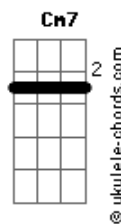

Slipknot - Adderall

tom:

Intro: **Gm7** **Ebadd9** **F**
Gm7 **Ebadd9** **F**
Gm7 **Ebadd9** **F**
Gm7 **Ebadd9** **F**
Gm7 **Ebadd9** **F**
Gm7 **Ebadd9** **F**
Gm7 **Ebadd9** **F**
Gm7 **Ebadd9** **F** **Gm7**

Gm
Shallow graves and deepest fears
Gm
No one tells me why I'm here
Gm
Leather straps on stapled eyes
Gm
Gotta scream to cut your ties
Gm
Can't subtract from Adderall
Gm
Pull you in before you fall
Gm
Not as sweet as it appears
Gm
Someone, tell me why I'm here

Cm7 **Bbadd9** **F7** **Gm**
Ooh, you know I'm gone
Cm7 **Bbadd9** **F7** **Gm**
Ooh, you go I'm onto you now

Gm
All they want is your control
Gm
For the Bible scares me so
Gm
Smell the ones that came here last
Gm
Must've lost the game too fast
Gm
We don't read b?tween the lines

Acordes

Gm
Cut too deep to see the signs
Gm
Watch m? as my blood runs cold
Gm
Now your Bible can take hold

Cm7 **Bbadd9** **F7** **Gm**
Ooh, you know I'm gone
Cm7 **Bbadd9** **F7** **Gm**
Ooh, you go I'm onto you now
Cm7 **Bbadd9** **F7** **Gm**
Ooh, you know I'm gone
Cm7 **Bbadd9** **F7** **Gm**
Ooh, you go I'm onto you now
F **Gm**
I'm onto you

Gm
Which side do I want do be?
Gm
This side's got a hold on me
Gm
Don't try this home for me now
Gm
(Slide away from thoughts and prayers the easy way)
Gm
Which side do I want do be?
Gm
This side's got a hold on me
Gm
Don't try this home for me now
Gm
(Slide away from thoughts and prayers the easy way)

Cm7 **Bbadd9** **F7** **Gm**
Ooh, you go I'm onto you now
Cm7 **Bbadd9** **F7** **Gm**
Ooh, you go I'm onto you now

[Final] **Cm7** **Gm** **Dm7** **Gm**