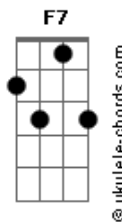

Slipknot - Adderall

tom:

Intro: **Gm7** **Ebadd9** **F**
Gm7 **Ebadd9** **F**
Gm7 **Ebadd9** **F**
Gm7 **Ebadd9** **F**
Gm7 **Ebadd9** **F**
Gm7 **Ebadd9** **F**
Gm7 **Ebadd9** **F**
Gm7 **Ebadd9** **F** **Gm7**

Gm
 Shallow graves and deepest fears
Gm
 No one tells me why I'm here
Gm
 Leather straps on stapled eyes
Gm
 Gotta scream to cut your ties
Gm
 Can't subtract from Adderall
Gm
 Pull you in before you fall
Gm
 Not as sweet as it appears
Gm
 Someone, tell me why I'm here

Cm7 **Bbadd9** **F7** **Gm**
 Ooh, you know I'm gone
Cm7 **Bbadd9** **F7** **Gm**
 Ooh, you go I'm onto you now

Gm
 All they want is your control
Gm
 For the Bible scares me so
Gm
 Smell the ones that came here last
Gm
 Must've lost the game too fast
Gm
 We don't read b?tween the lines

Acordes

Gm
 Cut too deep to see the signs
Gm
 Watch m? as my blood runs cold
Gm
 Now your Bible can take hold

Cm7 **Bbadd9** **F7** **Gm**
 Ooh, you know I'm gone
Cm7 **Bbadd9** **F7** **Gm**
 Ooh, you go I'm onto you now
Cm7 **Bbadd9** **F7** **Gm**
 Ooh, you know I'm gone
Cm7 **Bbadd9** **F7** **Gm**
 Ooh, you go I'm onto you now
F **Gm**
 I'm onto you