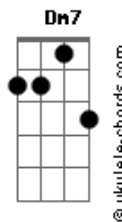

# Slipknot - Adderall

tom:

Intro: Gm7 Ebadd9 F  
 Gm7 Ebadd9 F  
 Gm7 Ebadd9 F  
 Gm7 Ebadd9 F  
 Gm7 Ebadd9 F  
 Gm7 Ebadd9 F  
 Gm7 Ebadd9 F  
 Gm7 Ebadd9 F Gm7

Gm  
 Shallow graves and deepest fears  
 Gm  
 No one tells me why I'm here  
 Gm  
 Leather straps on stapled eyes  
 Gm  
 Gotta scream to cut your ties  
 Gm  
 Can't subtract from Adderall  
 Gm  
 Pull you in before you fall  
 Gm  
 Not as sweet as it appears  
 Gm  
 Someone, tell me why I'm here

Cm7 Bbadd9 F7 Gm  
 Ooh, you know I'm gone  
 Cm7 Bbadd9 F7 Gm  
 Ooh, you go I'm onto you now

Gm  
 All they want is your control  
 Gm  
 For the Bible scares me so  
 Gm  
 Smell the ones that came here last  
 Gm  
 Must've lost the game too fast  
 Gm  
 We don't read b?tween the lines

## Acordes

Gm  
 Cut too deep to see the signs  
 Gm  
 Watch m? as my blood runs cold  
 Gm  
 Now your Bible can take hold

Cm7 Bbadd9 F7 Gm  
 Ooh, you know I'm gone  
 Cm7 Bbadd9 F7 Gm  
 Ooh, you go I'm onto you now  
 Cm7 Bbadd9 F7 Gm  
 Ooh, you know I'm gone  
 Cm7 Bbadd9 F7 Gm  
 Ooh, you go I'm onto you now  
 F Gm  
 I'm onto you