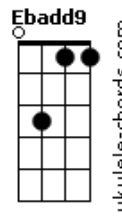

# Slipknot - Adderall

tom:

Intro: Gm7 Ebadd9 F  
 Gm7 Ebadd9 F  
 Gm7 Ebadd9 F  
 Gm7 Ebadd9 F  
 Gm7 Ebadd9 F  
 Gm7 Ebadd9 F  
 Gm7 Ebadd9 F  
 Gm7 Ebadd9 F Gm7

Gm  
 Shallow graves and deepest fears  
 Gm  
 No one tells me why I'm here  
 Gm  
 Leather straps on stapled eyes  
 Gm  
 Gotta scream to cut your ties  
 Gm  
 Can't subtract from Adderall  
 Gm  
 Pull you in before you fall  
 Gm  
 Not as sweet as it appears  
 Gm  
 Someone, tell me why I'm here

Cm7 Bbadd9 F7 Gm  
 Ooh, you know I'm gone  
 Cm7 Bbadd9 F7 Gm  
 Ooh, you go I'm onto you now

Gm  
 All they want is your control  
 Gm  
 For the Bible scares me so  
 Gm  
 Smell the ones that came here last  
 Gm  
 Must've lost the game too fast  
 Gm  
 We don't read b?tween the lines

## Acordes

Gm  
 Cut too deep to see the signs  
 Gm  
 Watch m? as my blood runs cold  
 Gm  
 Now your Bible can take hold

Cm7 Bbadd9 F7 Gm  
 Ooh, you know I'm gone  
 Cm7 Bbadd9 F7 Gm  
 Ooh, you go I'm onto you now  
 Cm7 Bbadd9 F7 Gm  
 Ooh, you know I'm gone  
 Cm7 Bbadd9 F7 Gm  
 Ooh, you go I'm onto you now  
 F Gm  
 I'm onto you