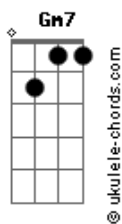

Slipknot - Adderall

tom:

Intro: **Gm7** **Ebadd9** **F**
Gm7 **Ebadd9** **F**
Gm7 **Ebadd9** **F**
Gm7 **Ebadd9** **F**
Gm7 **Ebadd9** **F**
Gm7 **Ebadd9** **F**
Gm7 **Ebadd9** **F**
Gm7 **Ebadd9** **F** **Gm7**

Gm
Shallow graves and deepest fears
Gm
No one tells me why I'm here
Gm
Leather straps on stapled eyes
Gm
Gotta scream to cut your ties
Gm
Can't subtract from Adderall
Gm
Pull you in before you fall
Gm
Not as sweet as it appears
Gm
Someone, tell me why I'm here

Cm7 **Bbadd9** **F7** **Gm**
Ooh, you know I'm gone
Cm7 **Bbadd9** **F7** **Gm**
Ooh, you go I'm onto you now

Gm
All they want is your control
Gm
For the Bible scares me so
Gm
Smell the ones that came here last
Gm
Must've lost the game too fast
Gm
We don't read b?tween the lines

Acordes

Gm
Cut too deep to see the signs
Gm
Watch m? as my blood runs cold
Gm
Now your Bible can take hold

Cm7 **Bbadd9** **F7** **Gm**
Ooh, you know I'm gone
Cm7 **Bbadd9** **F7** **Gm**
Ooh, you go I'm onto you now
Cm7 **Bbadd9** **F7** **Gm**
Ooh, you know I'm gone
Cm7 **Bbadd9** **F7** **Gm**
Ooh, you go I'm onto you now
F **Gm**
I'm onto you

Gm
Which side do I want do be?
Gm
This side's got a hold on me
Gm
Don't try this home for me now
Gm
(Slide away from thoughts and prayers the easy way)
Gm
Which side do I want do be?
Gm
This side's got a hold on me
Gm
Don't try this home for me now
Gm
(Slide away from thoughts and prayers the easy way)

Cm7 **Bbadd9** **F7** **Gm**
Ooh, you go I'm onto you now
Cm7 **Bbadd9** **F7** **Gm**
Ooh, you go I'm onto you now

[Final] **Cm7** **Gm** **Dm7** **Gm**