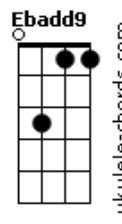

Slipknot - Adderall

tom:

Intro: **Gm7** **Ebadd9** **F**
Gm7 **Ebadd9** **F**
Gm7 **Ebadd9** **F**
Gm7 **Ebadd9** **F**
Gm7 **Ebadd9** **F**
Gm7 **Ebadd9** **F**
Gm7 **Ebadd9** **F**
Gm7 **Ebadd9** **F** **Gm7**

Gm
 Shallow graves and deepest fears
Gm
 No one tells me why I'm here
Gm
 Leather straps on stapled eyes
Gm
 Gotta scream to cut your ties
Gm
 Can't subtract from Adderall
Gm
 Pull you in before you fall
Gm
 Not as sweet as it appears
Gm
 Someone, tell me why I'm here

Cm7 **Bbadd9** **F7** **Gm**
 Ooh, you know I'm gone
Cm7 **Bbadd9** **F7** **Gm**
 Ooh, you go I'm onto you now

Gm
 All they want is your control
Gm
 For the Bible scares me so
Gm
 Smell the ones that came here last
Gm
 Must've lost the game too fast
Gm
 We don't read b?tween the lines

Acordes

Gm
 Cut too deep to see the signs
Gm
 Watch m? as my blood runs cold
Gm
 Now your Bible can take hold

Cm7 **Bbadd9** **F7** **Gm**
 Ooh, you know I'm gone
Cm7 **Bbadd9** **F7** **Gm**
 Ooh, you go I'm onto you now
Cm7 **Bbadd9** **F7** **Gm**
 Ooh, you know I'm gone
Cm7 **Bbadd9** **F7** **Gm**
 Ooh, you go I'm onto you now
F **Gm**
 I'm onto you