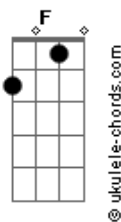

# Slipknot - Adderall

tom:

Intro: Gm7 Ebadd9 F  
 Gm7 Ebadd9 F  
 Gm7 Ebadd9 F  
 Gm7 Ebadd9 F  
 Gm7 Ebadd9 F  
 Gm7 Ebadd9 F  
 Gm7 Ebadd9 F  
 Gm7 Ebadd9 F Gm7

Gm  
 Shallow graves and deepest fears  
 Gm  
 No one tells me why I'm here  
 Gm  
 Leather straps on stapled eyes  
 Gm  
 Gotta scream to cut your ties  
 Gm  
 Can't subtract from Adderall  
 Gm  
 Pull you in before you fall  
 Gm  
 Not as sweet as it appears  
 Gm  
 Someone, tell me why I'm here

Cm7 Bbadd9 F7 Gm  
 Ooh, you know I'm gone  
 Cm7 Bbadd9 F7 Gm  
 Ooh, you go I'm onto you now

Gm  
 All they want is your control  
 Gm  
 For the Bible scares me so  
 Gm  
 Smell the ones that came here last  
 Gm  
 Must've lost the game too fast  
 Gm  
 We don't read b?tween the lines

## Acordes

Gm  
 Cut too deep to see the signs  
 Gm  
 Watch m? as my blood runs cold  
 Gm  
 Now your Bible can take hold

Cm7 Bbadd9 F7 Gm  
 Ooh, you know I'm gone  
 Cm7 Bbadd9 F7 Gm  
 Ooh, you go I'm onto you now  
 Cm7 Bbadd9 F7 Gm  
 Ooh, you know I'm gone  
 Cm7 Bbadd9 F7 Gm  
 Ooh, you go I'm onto you now  
 F Gm  
 I'm onto you