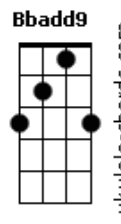

Slipknot - Adderall

tom:

Intro: **Gm7** **Ebadd9** **F**
Gm7 **Ebadd9** **F**
Gm7 **Ebadd9** **F**
Gm7 **Ebadd9** **F**
Gm7 **Ebadd9** **F**
Gm7 **Ebadd9** **F**
Gm7 **Ebadd9** **F**
Gm7 **Ebadd9** **F** **Gm7**

Gm
 Shallow graves and deepest fears
Gm
 No one tells me why I'm here
Gm
 Leather straps on stapled eyes
Gm
 Gotta scream to cut your ties
Gm
 Can't subtract from Adderall
Gm
 Pull you in before you fall
Gm
 Not as sweet as it appears
Gm
 Someone, tell me why I'm here

Cm7 **Bbadd9** **F7** **Gm**
 Ooh, you know I'm gone
Cm7 **Bbadd9** **F7** **Gm**
 Ooh, you go I'm onto you now

Gm
 All they want is your control
Gm
 For the Bible scares me so
Gm
 Smell the ones that came here last
Gm
 Must've lost the game too fast
Gm
 We don't read b?tween the lines

Acordes

Gm
 Cut too deep to see the signs
Gm
 Watch m? as my blood runs cold
Gm
 Now your Bible can take hold

Cm7 **Bbadd9** **F7** **Gm**
 Ooh, you know I'm gone
Cm7 **Bbadd9** **F7** **Gm**
 Ooh, you go I'm onto you now
Cm7 **Bbadd9** **F7** **Gm**
 Ooh, you know I'm gone
Cm7 **Bbadd9** **F7** **Gm**
 Ooh, you go I'm onto you now
F **Gm**
 I'm onto you