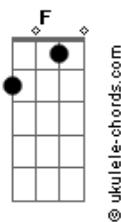

Slipknot - Adderall

tom:

Intro: **Gm7** **Ebadd9** **F**
Gm7 **Ebadd9** **F**
Gm7 **Ebadd9** **F**
Gm7 **Ebadd9** **F**
Gm7 **Ebadd9** **F**
Gm7 **Ebadd9** **F**
Gm7 **Ebadd9** **F**
Gm7 **Ebadd9** **F** **Gm7**

Gm
 Shallow graves and deepest fears
Gm
 No one tells me why I'm here
Gm
 Leather straps on stapled eyes
Gm
 Gotta scream to cut your ties
Gm
 Can't subtract from Adderall
Gm
 Pull you in before you fall
Gm
 Not as sweet as it appears
Gm
 Someone, tell me why I'm here

Cm7 **Bbadd9** **F7** **Gm**
 Ooh, you know I'm gone
Cm7 **Bbadd9** **F7** **Gm**
 Ooh, you go I'm onto you now

Gm
 All they want is your control
Gm
 For the Bible scares me so
Gm
 Smell the ones that came here last
Gm
 Must've lost the game too fast
Gm
 We don't read b?tween the lines