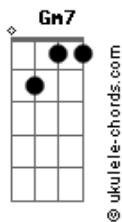

# Slipknot - Adderall

tom:

Intro: Gm7 Ebadd9 F  
 Gm7 Ebadd9 F  
 Gm7 Ebadd9 F  
 Gm7 Ebadd9 F  
 Gm7 Ebadd9 F  
 Gm7 Ebadd9 F  
 Gm7 Ebadd9 F  
 Gm7 Ebadd9 F Gm7

Gm  
 Shallow graves and deepest fears  
 Gm  
 No one tells me why I'm here  
 Gm  
 Leather straps on stapled eyes  
 Gm  
 Gotta scream to cut your ties  
 Gm  
 Can't subtract from Adderall  
 Gm  
 Pull you in before you fall  
 Gm  
 Not as sweet as it appears  
 Gm  
 Someone, tell me why I'm here

Cm7 Bbadd9 F7 Gm  
 Ooh, you know I'm gone  
 Cm7 Bbadd9 F7 Gm  
 Ooh, you go I'm onto you now

Gm  
 All they want is your control  
 Gm  
 For the Bible scares me so  
 Gm  
 Smell the ones that came here last  
 Gm  
 Must've lost the game too fast  
 Gm  
 We don't read b?tween the lines

## Acordes

Gm  
 Cut too deep to see the signs  
 Gm  
 Watch m? as my blood runs cold  
 Gm  
 Now your Bible can take hold

Cm7 Bbadd9 F7 Gm  
 Ooh, you know I'm gone  
 Cm7 Bbadd9 F7 Gm  
 Ooh, you go I'm onto you now  
 Cm7 Bbadd9 F7 Gm  
 Ooh, you know I'm gone  
 Cm7 Bbadd9 F7 Gm  
 Ooh, you go I'm onto you now  
 F Gm  
 I'm onto you