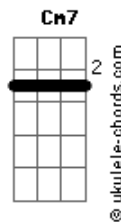

Slipknot - Adderall

tom:

Intro: Gm7 Ebadd9 F
Gm7 Ebadd9 F
Gm7 Ebadd9 F
Gm7 Ebadd9 F
Gm7 Ebadd9 F
Gm7 Ebadd9 F
Gm7 Ebadd9 F
Gm7 Ebadd9 F Gm7

Gm
Shallow graves and deepest fears
Gm
No one tells me why I'm here
Gm
Leather straps on stapled eyes
Gm
Gotta scream to cut your ties
Gm
Can't subtract from Adderall
Gm
Pull you in before you fall
Gm
Not as sweet as it appears
Gm
Someone, tell me why I'm here

Cm7 Bbadd9 F7 Gm
Ooh, you know I'm gone
Cm7 Bbadd9 F7 Gm
Ooh, you go I'm onto you now

Gm
All they want is your control
Gm
For the Bible scares me so
Gm
Smell the ones that came here last
Gm
Must've lost the game too fast
Gm
We don't read b?tween the lines

Acordes

Gm
Cut too deep to see the signs
Gm
Watch m? as my blood runs cold
Gm
Now your Bible can take hold

Cm7 Bbadd9 F7 Gm
Ooh, you know I'm gone
Cm7 Bbadd9 F7 Gm
Ooh, you go I'm onto you now
Cm7 Bbadd9 F7 Gm
Ooh, you know I'm gone
Cm7 Bbadd9 F7 Gm
Ooh, you go I'm onto you now
F Gm
I'm onto you

Gm
Which side do I want do be?
Gm
This side's got a hold on me
Gm
Don't try this home for me now
Gm
(Slide away from thoughts and prayers the easy way)
Gm
Which side do I want do be?
Gm
This side's got a hold on me
Gm
Don't try this home for me now
Gm
(Slide away from thoughts and prayers the easy way)

Cm7 Bbadd9 F7 Gm
Ooh, you go I'm onto you now
Cm7 Bbadd9 F7 Gm
Ooh, you go I'm onto you now

[Final] Cm7 Gm Dm7 Gm