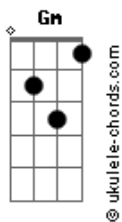

Slipknot - Adderall

tom:

Intro: **Gm7** **Ebadd9** **F**
Gm7 **Ebadd9** **F**
Gm7 **Ebadd9** **F**
Gm7 **Ebadd9** **F**
Gm7 **Ebadd9** **F**
Gm7 **Ebadd9** **F**
Gm7 **Ebadd9** **F**
Gm7 **Ebadd9** **F** **Gm7**

Gm
 Shallow graves and deepest fears
Gm
 No one tells me why I'm here
Gm
 Leather straps on stapled eyes
Gm
 Gotta scream to cut your ties
Gm
 Can't subtract from Adderall
Gm
 Pull you in before you fall
Gm
 Not as sweet as it appears
Gm
 Someone, tell me why I'm here

Cm7 **Bbadd9** **F7** **Gm**
 Ooh, you know I'm gone
Cm7 **Bbadd9** **F7** **Gm**
 Ooh, you go I'm onto you now

Gm
 All they want is your control
Gm
 For the Bible scares me so
Gm
 Smell the ones that came here last
Gm
 Must've lost the game too fast
Gm
 We don't read b?tween the lines

Acordes

Gm
 Cut too deep to see the signs
Gm
 Watch m? as my blood runs cold
Gm
 Now your Bible can take hold

Cm7 **Bbadd9** **F7** **Gm**
 Ooh, you know I'm gone
Cm7 **Bbadd9** **F7** **Gm**
 Ooh, you go I'm onto you now
Cm7 **Bbadd9** **F7** **Gm**
 Ooh, you know I'm gone
Cm7 **Bbadd9** **F7** **Gm**
 Ooh, you go I'm onto you now
F **Gm**
 I'm onto you