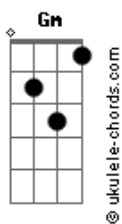

Slipknot - Adderall

tom:

Intro: **Gm7** **Ebadd9** **F**
Gm7 **Ebadd9** **F**
Gm7 **Ebadd9** **F**
Gm7 **Ebadd9** **F**
Gm7 **Ebadd9** **F**
Gm7 **Ebadd9** **F**
Gm7 **Ebadd9** **F**
Gm7 **Ebadd9** **F** **Gm7**

Gm
Shallow graves and deepest fears
Gm
No one tells me why I'm here
Gm
Leather straps on stapled eyes
Gm
Gotta scream to cut your ties
Gm
Can't subtract from Adderall
Gm
Pull you in before you fall
Gm
Not as sweet as it appears
Gm
Someone, tell me why I'm here

Cm7 **Bbadd9** **F7** **Gm**
Ooh, you know I'm gone
Cm7 **Bbadd9** **F7** **Gm**
Ooh, you go I'm onto you now

Gm
All they want is your control
Gm
For the Bible scares me so
Gm
Smell the ones that came here last
Gm
Must've lost the game too fast
Gm
We don't read b?tween the lines

Acordes

Gm
Cut too deep to see the signs
Gm
Watch m? as my blood runs cold
Gm
Now your Bible can take hold

Cm7 **Bbadd9** **F7** **Gm**
Ooh, you know I'm gone
Cm7 **Bbadd9** **F7** **Gm**
Ooh, you go I'm onto you now
Cm7 **Bbadd9** **F7** **Gm**
Ooh, you know I'm gone
Cm7 **Bbadd9** **F7** **Gm**
Ooh, you go I'm onto you now
F **Gm**
I'm onto you

Gm
Which side do I want do be?
Gm
This side's got a hold on me
Gm
Don't try this home for me now
Gm
(Slide away from thoughts and prayers the easy way)
Gm
Which side do I want do be?
Gm
This side's got a hold on me
Gm
Don't try this home for me now
Gm
(Slide away from thoughts and prayers the easy way)

Cm7 **Bbadd9** **F7** **Gm**
Ooh, you go I'm onto you now
Cm7 **Bbadd9** **F7** **Gm**
Ooh, you go I'm onto you now

[Final] **Cm7** **Gm** **Dm7** **Gm**