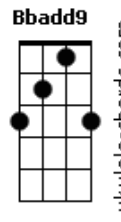

Slipknot - Adderall

tom:

Intro: **Gm7** **Ebadd9** **F**
Gm7 **Ebadd9** **F**
Gm7 **Ebadd9** **F**
Gm7 **Ebadd9** **F**
Gm7 **Ebadd9** **F**
Gm7 **Ebadd9** **F**
Gm7 **Ebadd9** **F**
Gm7 **Ebadd9** **F** **Gm7**

Gm
 Shallow graves and deepest fears
Gm
 No one tells me why I'm here
Gm
 Leather straps on stapled eyes
Gm
 Gotta scream to cut your ties
Gm
 Can't subtract from Adderall
Gm
 Pull you in before you fall
Gm
 Not as sweet as it appears
Gm
 Someone, tell me why I'm here

Cm7 **Bbadd9** **F7** **Gm**
 Ooh, you know I'm gone
Cm7 **Bbadd9** **F7** **Gm**
 Ooh, you go I'm onto you now

Gm
 All they want is your control
Gm
 For the Bible scares me so
Gm
 Smell the ones that came here last
Gm
 Must've lost the game too fast
Gm
 We don't read b?tween the lines

Acordes

Gm
 Cut too deep to see the signs
Gm
 Watch m? as my blood runs cold
Gm
 Now your Bible can take hold

Cm7 **Bbadd9** **F7** **Gm**
 Ooh, you know I'm gone
Cm7 **Bbadd9** **F7** **Gm**
 Ooh, you go I'm onto you now
Cm7 **Bbadd9** **F7** **Gm**
 Ooh, you know I'm gone
Cm7 **Bbadd9** **F7** **Gm**
 Ooh, you go I'm onto you now
F **Gm**
 I'm onto you