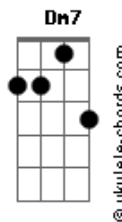

Slipknot - Adderall

tom:

Intro: **Gm7** **Ebadd9** **F**
Gm7 **Ebadd9** **F**
Gm7 **Ebadd9** **F**
Gm7 **Ebadd9** **F**
Gm7 **Ebadd9** **F**
Gm7 **Ebadd9** **F**
Gm7 **Ebadd9** **F**
Gm7 **Ebadd9** **F** **Gm7**

Gm
 Shallow graves and deepest fears
Gm
 No one tells me why I'm here
Gm
 Leather straps on stapled eyes
Gm
 Gotta scream to cut your ties
Gm
 Can't subtract from Adderall
Gm
 Pull you in before you fall
Gm
 Not as sweet as it appears
Gm
 Someone, tell me why I'm here

Cm7 **Bbadd9** **F7** **Gm**
 Ooh, you know I'm gone
Cm7 **Bbadd9** **F7** **Gm**
 Ooh, you go I'm onto you now

Gm
 All they want is your control
Gm
 For the Bible scares me so
Gm
 Smell the ones that came here last
Gm
 Must've lost the game too fast
Gm
 We don't read b?tween the lines

Acordes

Gm
 Cut too deep to see the signs
Gm
 Watch m? as my blood runs cold
Gm
 Now your Bible can take hold

Cm7 **Bbadd9** **F7** **Gm**
 Ooh, you know I'm gone
Cm7 **Bbadd9** **F7** **Gm**
 Ooh, you go I'm onto you now
Cm7 **Bbadd9** **F7** **Gm**
 Ooh, you know I'm gone
Cm7 **Bbadd9** **F7** **Gm**
 Ooh, you go I'm onto you now
F **Gm**
 I'm onto you