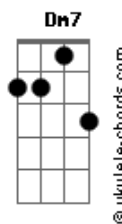

Slipknot - Adderall

tom:

Intro: **Gm7** **Ebadd9** **F**
Gm7 **Ebadd9** **F**
Gm7 **Ebadd9** **F**
Gm7 **Ebadd9** **F**
Gm7 **Ebadd9** **F**
Gm7 **Ebadd9** **F**
Gm7 **Ebadd9** **F**
Gm7 **Ebadd9** **F** **Gm7**

Gm
 Shallow graves and deepest fears
Gm
 No one tells me why I'm here
Gm
 Leather straps on stapled eyes
Gm
 Gotta scream to cut your ties
Gm
 Can't subtract from Adderall
Gm
 Pull you in before you fall
Gm
 Not as sweet as it appears
Gm
 Someone, tell me why I'm here

Cm7 **Bbadd9** **F7** **Gm**
 Ooh, you know I'm gone
Cm7 **Bbadd9** **F7** **Gm**
 Ooh, you go I'm onto you now

Gm
 All they want is your control
Gm
 For the Bible scares me so
Gm
 Smell the ones that came here last
Gm
 Must've lost the game too fast
Gm
 We don't read b?tween the lines

Acordes

Gm
 Cut too deep to see the signs
Gm
 Watch m? as my blood runs cold
Gm
 Now your Bible can take hold

Cm7 **Bbadd9** **F7** **Gm**
 Ooh, you know I'm gone
Cm7 **Bbadd9** **F7** **Gm**
 Ooh, you go I'm onto you now
Cm7 **Bbadd9** **F7** **Gm**
 Ooh, you know I'm gone
Cm7 **Bbadd9** **F7** **Gm**
 Ooh, you go I'm onto you now
F **Gm**
 I'm onto you