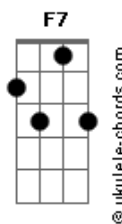

Slipknot - Adderall

tom:

Intro: **Gm7** **Ebadd9** **F**
Gm7 **Ebadd9** **F**
Gm7 **Ebadd9** **F**
Gm7 **Ebadd9** **F**
Gm7 **Ebadd9** **F**
Gm7 **Ebadd9** **F**
Gm7 **Ebadd9** **F**
Gm7 **Ebadd9** **F** **Gm7**

Gm
 Shallow graves and deepest fears
Gm
 No one tells me why I'm here
Gm
 Leather straps on stapled eyes
Gm
 Gotta scream to cut your ties
Gm
 Can't subtract from Adderall
Gm
 Pull you in before you fall
Gm
 Not as sweet as it appears
Gm
 Someone, tell me why I'm here

Cm7 **Bbadd9** **F7** **Gm**
 Ooh, you know I'm gone
Cm7 **Bbadd9** **F7** **Gm**
 Ooh, you go I'm onto you now

Gm
 All they want is your control
Gm
 For the Bible scares me so
Gm
 Smell the ones that came here last
Gm
 Must've lost the game too fast
Gm
 We don't read b?tween the lines

Acordes

Gm
 Cut too deep to see the signs
Gm
 Watch m? as my blood runs cold
Gm
 Now your Bible can take hold

Cm7 **Bbadd9** **F7** **Gm**
 Ooh, you know I'm gone
Cm7 **Bbadd9** **F7** **Gm**
 Ooh, you go I'm onto you now
Cm7 **Bbadd9** **F7** **Gm**
 Ooh, you know I'm gone
Cm7 **Bbadd9** **F7** **Gm**
 Ooh, you go I'm onto you now
F **Gm**
 I'm onto you