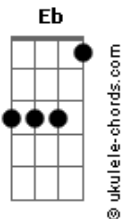

Refrão:

F G

They say that love is forever
Am
Your forever is all that I need
E F
Please, stay as long as you need
G
Can't promise that things won't be broken
Am
But I swear that I will never leave
E
Please, stay forever with me
(F G F G)
F
The way that we are
G
It's the reason I stay
F
As long as you're here with me
G
I know we'll be OK
F
The way that we are
G
It's the reason I stay
Am
As long as you're here with me
G
I know we'll be OK
Refrão:
F G
They say that love is forever
Am
Your forever is all that I need
E F
Please, stay as long as you need
G
Can't promise that things won't be broken
Am
But I swear that I will never leave
E
Please, stay forever with me
F G
(I couldn't love just anyone, I was created to love just one
baby)
They say that love is forever
Am
Your forever is all that I need
E F
(I couldn't love just anyone, I was created to love just one
girl)
Please, stay as long as you need
G
(I couldn't love just anyone, I was created to love just one
baby)
Can't promise that things won't be broken
Am
But I swear that I will never leave
E
(I couldn't love just anyone, I was created to love just one
girl)
Please, stay forever with me

Acordes