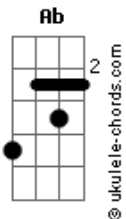

Refrão:

F G

They say that love is forever
Am
Your forever is all that I need
E F
Please, stay as long as you need
G
Can't promise that things won't be broken
Am
But I swear that I will never leave
E
Please, stay forever with me
(F G F G)
F
The way that we are
G
It's the reason I stay
F
As long as you're here with me
G
I know we'll be OK
F
The way that we are
G
It's the reason I stay
Am
As long as you're here with me
G
I know we'll be OK
Refrão:
F G
They say that love is forever
Am
Your forever is all that I need
E F
Please, stay as long as you need
G
Can't promise that things won't be broken
Am
But I swear that I will never leave
E
Please, stay forever with me
F G
(I couldn't love just anyone, I was created to love just one
baby)
They say that love is forever
Am
Your forever is all that I need
E F
(I couldn't love just anyone, I was created to love just one
girl)
Please, stay as long as you need
G
(I couldn't love just anyone, I was created to love just one
baby)
Can't promise that things won't be broken
Am
But I swear that I will never leave
E
(I couldn't love just anyone, I was created to love just one
girl)
Please, stay forever with me

Acordes