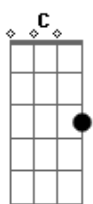

Sleeping At Last - Heart

tom:

Intro: C Am F C
C Am F C

[Primeira Parte]

Am F
I'm short of breath
Standing next to you
Am F
I'm out of my depth
At this altitude
Am F
Like the world makes sense

From your window seat
Am
You are beautiful
Like I've never seen

[Refrão]

G
Go ahead and laugh
Em
Even if it hurts
Am G F
Go ahead and pull the pin
G
What if we could risk
Em
Everything we have
Am G C
And just let our walls cave in

[Segunda Parte]

Am F
I'm short of breath
Standing next to you

Acordes

© ukulele-chords.com