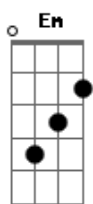

# Sleeping At Last - Heart

tom:

Intro: C Am F C  
C Am F C

[Primeira Parte]

Am F  
I'm short of breath  
Standing next to you  
Am F  
I'm out of my depth  
At this altitude  
Am F  
Like the world makes sense

From your window seat  
Am  
You are beautiful  
Like I've never seen

[Refrão]

G  
Go ahead and laugh  
Em  
Even if it hurts  
Am G F  
Go ahead and pull the pin  
G  
What if we could risk  
Em  
Everything we have  
Am G C  
And just let our walls cave in

## Acordes

© ukulele-chords.com

© ukulele-chords.com

© ukulele-chords.com

© ukulele-chords.com

© ukulele-chords.com

Am F  
I'll be the dangerous ledge

C  
You be the parachute  
Am F  
Blue and green below

C  
Is a masterpiece  
Am  
But you are beautiful

F  
Like I've never seen

[Refrão Final]

G  
Go ahead and laugh

Em  
Even if it hurts

Am G F  
Go ahead and pull the pin

G  
What if we could risk

Em  
Everything we have