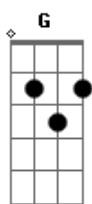

Sleeping At Last - Heart

tom:

Intro: C Am F C
C Am F C

[Primeira Parte]

Am F
I'm short of breath
Standing next to you
Am F C
I'm out of my depth
At this altitude
Am F
Like the world makes sense

From your window seat
Am
You are beautiful
Like I've never seen

[Refrão]

G
Go ahead and laugh
Em
Even if it hurts
Am G F
Go ahead and pull the pin
G
What if we could risk
Em
Everything we have
Am G C
And just let our walls cave in

[Segunda Parte]

Am F
I'm short of breath
Standing next to you

Acordes

© ukulele-chords.com

© ukulele-chords.com

© ukulele-chords.com

© ukulele-chords.com

© ukulele-chords.com

Am F
I'll be the dangerous ledge

C
You be the parachute
Am F
Blue and green below

C
Is a masterpiece
Am
But you are beautiful
F
Like I've never seen

[Refrão Final]

G
Go ahead and laugh
Em
Even if it hurts
Am G F
Go ahead and pull the pin

G
What if we could risk
Em
Everything we have

Am G F
And just let our walls cave in