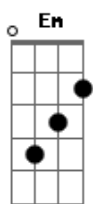

Sleeping At Last - Heart

tom:

Intro: C Am F C
C Am F C

[Primeira Parte]

Am F
I'm short of breath
Standing next to you
Am F C
I'm out of my depth
At this altitude
Am F
Like the world makes sense

From your window seat
Am
You are beautiful
Like I've never seen

[Refrão]

G
Go ahead and laugh
Em
Even if it hurts
Am G F
Go ahead and pull the pin
G
What if we could risk
Em
Everything we have
Am G C
And just let our walls cave in

[Segunda Parte]

Am F
I'm short of breath
Standing next to you

Acordes

© ukulele-chords.com

© ukulele-chords.com

© ukulele-chords.com

© ukulele-chords.com

© ukulele-chords.com

Am F
I'll be the dangerous ledge

C
You be the parachute
Am F
Blue and green below

C
Is a masterpiece
Am
But you are beautiful
F
Like I've never seen

[Refrão Final]

G
Go ahead and laugh
Em
Even if it hurts
Am G F
Go ahead and pull the pin

G
What if we could risk
Em
Everything we have

Am G F
And just let our walls cave in