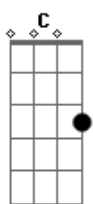

Sleeping At Last - Heart

tom:

Intro: C Am F C
C Am F C

[Primeira Parte]

Am F
I'm short of breath
Standing next to you
Am F C
I'm out of my depth
At this altitude
Am F
Like the world makes sense

From your window seat
Am
You are beautiful
Like I've never seen

[Refrão]

G
Go ahead and laugh
Em
Even if it hurts
Am G F
Go ahead and pull the pin
G
What if we could risk
Em
Everything we have
Am G C
And just let our walls cave in

[Segunda Parte]

Am F
I'm short of breath
Standing next to you

Acordes

© ukulele-chords.com