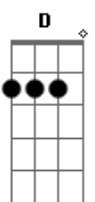

© ukulele-chords.com