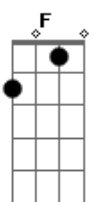

Sleave - Homebound

Intro: D F Dm tom:

Dm7
On being comatose
Don?t worry just yet
Dm7
You?ll feel it in your toes
But not what comes next
Dm7
This mantras typical
For all the boys back at home
Dm7
It isn?t cynical
But passed on their own
Pré Refrão
G
She wasn?t sick with it
Bb
She had a power to her name
F
She dropped out with a kid and wondered how things got this way
G
And all this weight she bears
Bb
Pulling the corners of her back
F C
Somehow it all just seems so sad

G
They?re all here
I?m out there
Bb
They?ve been stuck all these years
D
So tell me
C
Why do I get so down
When I visit my hometown
G
They?re all here
I?m out there
Bb
I?ll move west in a year
D
So tell me
C
Why do I get so down
Bb
When I visit my hometown
Homebound
Homebound

(D F)

Dm7
In school they had their fun
F
White garland necks
Dm7
But with the system won
F
A blue collar death
G
He kept his cool with it
Bb
Sustained the scarlet on his neck
F
His hands were calloused with the labor and the ten years spent
G
And all this weight he bears
Bb
Affixed a fixture on his chest
F Bb
He kicks and screams in hopes these final words may still not be
C
his last
D
I?m sick
Of trying
C
These dreams
Bb
Keep dying off
D
My youth
Is lost
C
Count up
Bb
The cost
How can I make it stop

G
They?re all here I?m out there
Bb
They?ve been stuck all these years
D
So tell me
C
Why do I get so down
When I visit my hometown
G
I?m out there
Bb
I?ll move west
In a year
D
So tell me
C
Why do I get so down
When I visit my hometown
Bb
Homebound
D
Homebound

Acordes

© ukulele-chords.com

© ukulele-chords.com

© ukulele-chords.com

© ukulele-chords.com

© ukulele-chords.com

© ukulele-chords.com

© ukulele-chords.com