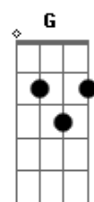

Sleave - Homebound

Intro: D F Dm tom:

Dm7
On being comatose
Don?t worry just yet
Dm7
You?ll feel it in your toes
But not what comes next
Dm7
This mantras typical
For all the boys back at home
Dm7
It isn?t cynical
But passed on their own
Pré Refrão
G
She wasn?t sick with it
Bb
She had a power to her name
F
She dropped out with a kid and wondered how things got this way
G
And all this weight she bears
Bb
Pulling the corners of her back
F C
Somehow it all just seems so sad

G
They?re all here
I?m out there
Bb
They?ve been stuck all these years
D
So tell me
C
Why do I get so down
When I visit my hometown
G
They?re all here
I?m out there
Bb
I?ll move west in a year
D
So tell me
C
Why do I get so down
Bb
When I visit my hometown
Homebound
Homebound

(D F)

Dm7
In school they had their fun
F
White garland necks
Dm7
But with the system won
F
A blue collar death
G
He kept his cool with it
Bb
Sustained the scarlet on his neck
F
His hands were calloused with the labor and the ten years spent
G
And all this weight he bears
Bb
Affixed a fixture on his chest
F Bb
He kicks and screams in hopes these final words may still not be
C
his last
D
I?m sick
Of trying
C
These dreams
Bb
Keep dying off
D
My youth
Is lost
C
Count up
Bb
The cost
How can I make it stop

G
They?re all here I?m out there
Bb
They?ve been stuck all these years
D
So tell me
C
Why do I get so down
When I visit my hometown
G
I?m out there
Bb
I?ll move west
In a year
D
So tell me
C
Why do I get so down
When I visit my hometown
Bb
Homebound
D
Homebound

Acordes

© ukulele-chords.com

© ukulele-chords.com

© ukulele-chords.com

© ukulele-chords.com

© ukulele-chords.com

© ukulele-chords.com

© ukulele-chords.com