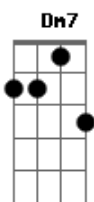

© ukulele-chords.com

© ukulele-chords.com