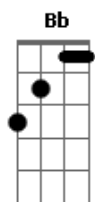

© ukulele-chords.com

© ukulele-chords.com