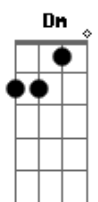

Sleave - Homebound

Intro: D F Dm tom:

Dm7
On being comatose
Don?t worry just yet
Dm7
You?ll feel it in your toes
But not what comes next
Dm7
This mantras typical
For all the boys back at home
Dm7
It isn?t cynical
But passed on their own
Pré Refrão
G
She wasn?t sick with it
Bb
She had a power to her name
F
She dropped out with a kid and wondered how things got this way
G
And all this weight she bears
Bb
Pulling the corners of her back
F C
Somehow it all just seems so sad

G
They?re all here
I?m out there
Bb
They?ve been stuck all these years
D
So tell me
C
Why do I get so down
When I visit my hometown
G
They?re all here
I?m out there
Bb
I?ll move west in a year
D
So tell me
C
Why do I get so down
Bb
When I visit my hometown
Homebound
Homebound

(D F)

Dm7
In school they had their fun
F
White garland necks
Dm7
But with the system won
F
A blue collar death
G
He kept his cool with it
Bb
Sustained the scarlet on his neck
F
His hands were calloused with the labor and the ten years spent
G
And all this weight he bears
Bb
Affixed a fixture on his chest
F Bb
He kicks and screams in hopes these final words may still not be
C
his last
D
I?m sick
Of trying
C
These dreams
Bb
Keep dying off
D
My youth
Is lost
C
Count up
Bb
The cost
How can I make it stop

G
They?re all here I?m out there
Bb
They?ve been stuck all these years
D
So tell me
C
Why do I get so down
When I visit my hometown
G
I?m out there
Bb
I?ll move west
In a year
D
So tell me
C
Why do I get so down
When I visit my hometown
Bb
Homebound
D
Homebound

Acordes

© ukulele-chords.com