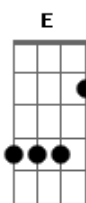

© ukulele-chords.com