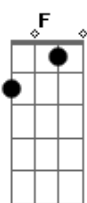

© ukulele-chords.com