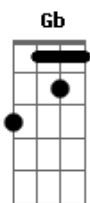

Slayer - God Sends Death

Tom: **Gb**
Intro: _____

Efeito guitarra 1 vez (Reproduz: **G E F A # A**)
Então pouco depois drumfill:
("Clawing at the eyes of god you taste your death in hand.....")

P.M. _____

gtr I

gtr II

SOLOPART
RIF**F**

gtr I

gtr II

gtr I
P.M. _____

gtr I & II (gtr III plays whsound backside)

P.M. _____

gtr II x3

VERSERIF**F** ("On your back look on to me.....")

P.M. _____

gtr I
P.M. _____

("God send death end misery.....")

let ring.....

gtr II x4

let ring.....

gtr I
gtr I
P.M. _____

CHORUSRIF**F**

gtr II x3

VERSERIF**F**

P.M. _____

VERSE ("Death's design blood splattered wall.....")
let ring.....

let ring.....

let ring.....

CHORUSRIF**F**

CHORUSRIF**F**

Acordes