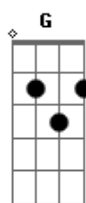

© ukulele-chords.com