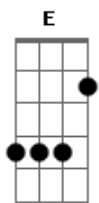

Slayer - Face The Slayer

A tom:

Standard Tuning

RIFF 1 INTRO x2

LEAD 1 x4

LEAD 1A x4

RIFF 2 x4 UNDER LEAD 2A

FILL 1

LEAD 1 x1
LEAD 1A x4

RIFF 2A x1 UNDER LEAD 2A

RIFF 3 MAIN x8

RIFF 4 BRIDGE x2

RIFF 3 MAIN x4
RIFF 4 BRIDGE x2
RIFF 3 MAIN x4
RIFF 5 BRIDGE x4

RIFF 6 VERSE x8

FILL 1 x2

RIFF 6 VERSE x2

RIFF 7 BRIDGE x1
RIFF 6 VERSE x4
FILL 1 x2
RIFF 6 VERSE x2
RIFF 7A BRIDGE x2

SOLO 1 HANNEMAN

RIFF 7B x4 UNDER SOLO

SOLO 2 KING

RIFF 8 x4 UNDER SOLO 2

RIFF 8A BREAK x1

FILL 2 x4

FILL 3

FILL 4

RIFF 9 VERSE x4

RIFF 4A BRIDGE x2

RIFF 9 VERSE x2
RIFF 5 BRIDGE x2
RIFF 10 OUTRO

FILL 6 END

© ukulele-chords.com

© ukulele-chords.com

© ukulele-chords.com