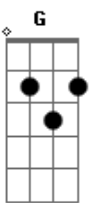

© ukulele-chords.com