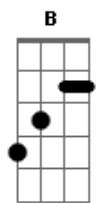

© ukulele-chords.com