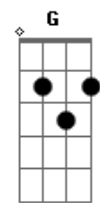

© ukulele-chords.com