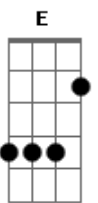

# Slayer - Face The Slayer

A tom:

Standard Tuning

RIFF 1 INTRO x2

LEAD 1 x4

LEAD 1A x4

RIFF 2 x4 UNDER LEAD 2A

FILL 1

LEAD 1 x1  
LEAD 1A x4

RIFF 2A x1 UNDER LEAD 2A

RIFF 3 MAIN x8

RIFF 4 BRIDGE x2

RIFF 3 MAIN x4  
RIFF 4 BRIDGE x2  
RIFF 3 MAIN x4  
RIFF 5 BRIDGE x4

RIFF 6 VERSE x8

FILL 1 x2

RIFF 6 VERSE x2

RIFF 7 BRIDGE x1  
RIFF 6 VERSE x4  
FILL 1 x2  
RIFF 6 VERSE x2  
RIFF 7A BRIDGE x2

SOLO 1 HANNEMAN

RIFF 7B x4 UNDER SOLO

SOLO 2 KING

RIFF 8 x4 UNDER SOLO 2

RIFF 8A BREAK x1

FILL 2 x4

FILL 3

FILL 4

RIFF 9 VERSE x4

RIFF 4A BRIDGE x2

RIFF 9 VERSE x2  
RIFF 5 BRIDGE x2  
RIFF 10 OUTRO

FILL 6 END

© ukulele-chords.com

© ukulele-chords.com

© ukulele-chords.com