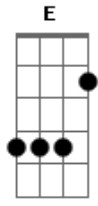

© ukulele-chords.com