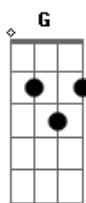

Slash - You're a Lie

Tom: **Bb**

Afinação: **D A D G B E**

Riff 1:

Riff 2:

Riff 3:

Riff - Interlúdio:

Intro: **F C Ab Eb Gb F Eb F**

(Riff 1 - 3x)

Verso:

You're the voice of reason

That I can't escape

Cut me down a thousand times a day

I don't need you anymore

I don't need you anymore

(Riff 2)

I trusted you when there's no one else

All you did was make me doubt myself

Don't believe you anymore

Don't believe you anymore

Pré-Refrão:

You bled me out, you tore me down

Your time has come, you can go

Refrão:

'Cause you are a liar, liar

All my fate was been wasted, wasted

'Cause you are a liar, liar

I don't need you to save me anymore

Verso:

I'm a fragile but I'm not a fool

I won't hear another word from you

You won't hurt me anymore

You won't hurt me anymore

(Riff 3)

The hand, the hand

That's held me down

It's hurt so long
Now I know

Refrão:

'Cause you are a liar, liar

All my fate was been wasted, wasted

'Cause you are a liar, liar

I won't sit here and take this anymore

Interlúdio:

You can say anything that you wanna say

But my attention is long gone and turned away

You're such a lie, you're already the enemy

Everything you are I will deny!

Solo: **C G Eb F (3x)**

C G Eb B F
Gb F G

(Riff 1)

Refrão:

'Cause you are a liar, liar

I'm just coming to say it, say it

'Cause you are a liar, liar

All my fate has been wasted, wasted

(Riff 1)

'Cause you are a liar, liar

I don't need you to save me anymore

I don't need you to save me anymore

I don't need you to save me anymore

Acordes

© ukulele-chords.com

© ukulele-chords.com

© ukulele-chords.com

© ukulele-chords.com

© ukulele-chords.com

© ukulele-chords.com

© ukulele-chords.com

© ukulele-chords.com

© ukulele-chords.com