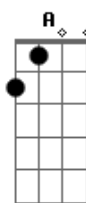

© ukulele-chords.com

© ukulele-chords.com