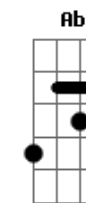

© ukulele-chords.com