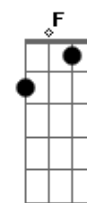

© ukulele-chords.com