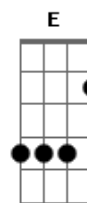

© ukulele-chords.com