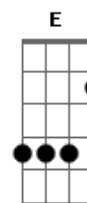

© ukulele-chords.com