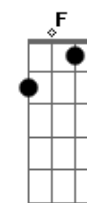

© ukulele-chords.com