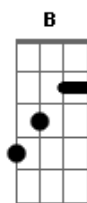

© ukulele-chords.com