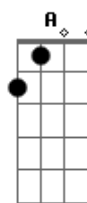

© ukulele-chords.com

© ukulele-chords.com