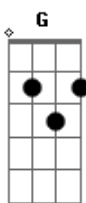

Slash - You're a Lie

Tom: **Bb**

Afinação: **D A D G B E**

Riff 1:

Riff 2:

Riff 3:

Riff - Interlúdio:

Intro: **F C Ab Eb Gb F Eb F**

(Riff 1 - 3x)

Verso:

You're the voice of reason

That I can't escape

Cut me down a thousand times a day

I don't need you anymore

I don't need you anymore

(Riff 2)

I trusted you when there's no one else

All you did was make me doubt myself

Don't believe you anymore

Don't believe you anymore

Pré-Refrão:

You bled me out, you tore me down

Your time has come, you can go

Refrão:

'Cause you are a liar, liar

All my fate was been wasted, wasted

'Cause you are a liar, liar

I don't need you to save me anymore

Verso:

I'm a fragile but I'm not a fool

I won't hear another word from you

You won't hurt me anymore

You won't hurt me anymore

(Riff 3)

The hand, the hand

That's held me down

It's hurt so long
Now I know

Refrão:

'Cause you are a liar, liar

All my fate was been wasted, wasted

'Cause you are a liar, liar

I won't sit here and take this anymore

Interlúdio:

You can say anything that you wanna say

But my attention is long gone and turned away

You're such a lie, you're already the enemy

Everything you are I will deny!

Solo: **C G Eb F (3x)**

C G Eb B F
Gb F G

(Riff 1)

Refrão:

'Cause you are a liar, liar

I'm just coming to say it, say it

'Cause you are a liar, liar

All my fate has been wasted, wasted

(Riff 1)

'Cause you are a liar, liar

I don't need you to save me anymore

I don't need you to save me anymore

I don't need you to save me anymore

Acordes

© ukulele-chords.com

© ukulele-chords.com

© ukulele-chords.com

© ukulele-chords.com

© ukulele-chords.com

© ukulele-chords.com

© ukulele-chords.com

© ukulele-chords.com

© ukulele-chords.com