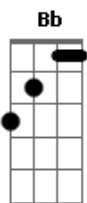

Slash - You're a Lie

Tom: **Bb**

Afinação: **D A D G B E**

Riff 1:

Riff 2:

Riff 3:

Riff - Interlúdio:

Intro: **F C Ab Eb Gb F Eb F**

(Riff 1 - 3x)

Verso:

You're the voice of reason

That I can't escape

Cut me down a thousand times a day

I don't need you anymore

I don't need you anymore

(Riff 2)

Everything you are I will deny!

Solo: **C G Eb F (3x)**

C G Eb B F
Gb F G

(Riff 1)

Refrão:

'Cause you are a liar, liar

I'm just coming to say it, say it

'Cause you are a liar, liar

All my fate has been wasted, wasted

(Riff 1)

'Cause you are a liar, liar

I don't need you to save me anymore

I don't need you to save me anymore

I don't need you to save me anymore

Acordes

© ukulele-chords.com