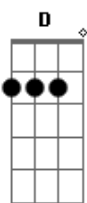

All my fate has been wasted, wasted

(Riff 1)

'Cause you are a liar, liar

I don't need you to save me anymore

I don't need you to save me anymore

I don't need you to save me anymore

Acordes

© ukulele-chords.com