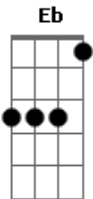

© ukulele-chords.com