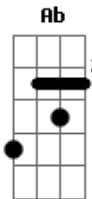

Slash - Too Far Gone

Tom: **D**

Eb Too Far Gone (SLASH)

Tom Original: **F**
 Afinação: Eb.Ab.Db.Gb.Bb.Eb.

< PAUSA >

< PAUSA >

< PAUSA >

A
 A kingdom lost, a ransom paid
 10 x)
B Db Gb
 A dying wish you got your way

A
 Burn your bridges to the ground
B Db Gb
 Throw your tantrums scream out loud

A
 Play the martyr, play the fool
B Db B
 Tell the world it wasn't you
D (RIFF 1)
 Who pulled the trigger in the end
Em (RIFF 2) **Gb**
 Like you know you always do
D Em Gb
 ?Cause it's all been decided
D Em Gb
 There is nothing you can do you're too far gone
D Em A Ab Gb Em
 But it's always the same old song
D Em
 There ain't nothing left to prove
Gb
 You're too far gone

BRIDGE:
 =====

A kingdom lost, a ransom paid
 A dying wish you got your way
 A kingdom lost a ransom paid
 Now you can see that you're to blame

SOLO:
 =====

D Em Gb
 Now it's all been decided
D Em Gb
 There is nothing you can do, you're too far gone
D Em A Ab Gb Em
 But it's always the same old song
D Em
 There ain't nothing left to prove
Gb
 You're too far gone... You're too far gone... You're too far gone...

 --2--4--
 --2--4--
 --0--2--

Acordes

© ukulele-chords.com

© ukulele-chords.com

© ukulele-chords.com

© ukulele-chords.com

© ukulele-chords.com

© ukulele-chords.com