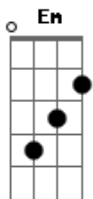

© ukulele-chords.com