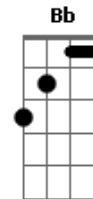

Slash - Too Far Gone

Tom: **D**

Eb Too Far Gone (SLASH)

Tom Original: **F**
 Afinação: Eb.Ab.Db.Gb.Bb.Eb.

< PAUSA >

< PAUSA >

< PAUSA >

A
 A kingdom lost, a ransom paid
 10 x)
B Db Gb
 A dying wish you got your way

A
 Burn your bridges to the ground
B Db Gb
 Throw your tantrums scream out loud

A
 Play the martyr, play the fool
B Db B
 Tell the world it wasn't you
D (RIFF 1)
 Who pulled the trigger in the end
Em (RIFF 2) **Gb**
 Like you know you always do
D Em Gb
 ?Cause it's all been decided
D Em Gb
 There is nothing you can do you're too far gone
D Em A Ab Gb Em
 But it's always the same old song
D Em
 There ain't nothing left to prove
Gb
 You're too far gone

BRIDGE:
 =====

A kingdom lost, a ransom paid
 A dying wish you got your way
 A kingdom lost a ransom paid
 Now you can see that you're to blame

SOLO:
 =====

D Em Gb
 Now it's all been decided
D Em Gb
 There is nothing you can do, you're too far gone
D Em A Ab Gb Em
 But it's always the same old song
D Em
 There ain't nothing left to prove
Gb
 You're too far gone... You're too far gone... You're too far gone...

 --2--4--
 --2--4--
 --0--2--

Acordes

© ukulele-chords.com

© ukulele-chords.com

© ukulele-chords.com

© ukulele-chords.com

© ukulele-chords.com

© ukulele-chords.com