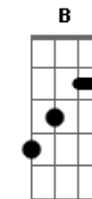

© ukulele-chords.com