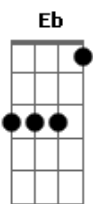

© ukulele-chords.com

© ukulele-chords.com