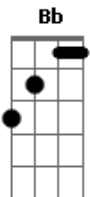

© ukulele-chords.com