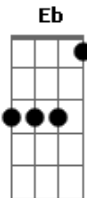

Slash - Paradise City

Tom: C

/\

Eb (afine 1/2 abaixo para tocar de acordo com a musica ou use sua afinação)

Afinação: **Eb Ab Db Gb Bb**

Charity...

eat.

(faça 4 vezes esse dedilhado)

/\ /\

/\ /\

(riff C)
(verse 2 w/rhy. fig. 3)
(chorus w/rhy. fig. 1) x 2

/\ \/\

(solo)

(rhy. fig. 3 - w/ partial 1st verse for timing for easy)

(2 x - rápido)

/\

(after which slide each note on the g string (3rd from the bottom)

Back up two frets and so on)

Acordes

© ukulele-chords.com

© ukulele-chords.com

© ukulele-chords.com

© ukulele-chords.com

© ukulele-chords.com