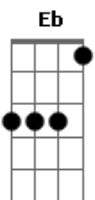

© ukulele-chords.com