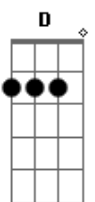

© ukulele-chords.com