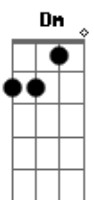

© ukulele-chords.com