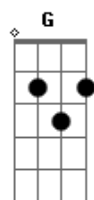

© ukulele-chords.com