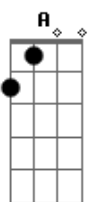

© ukulele-chords.com