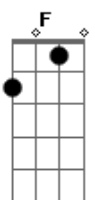

© ukulele-chords.com