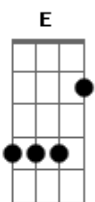

© ukulele-chords.com