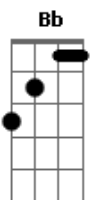

© ukulele-chords.com