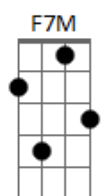

Primeiro Refrão:

F G
Do you need some time, on your own
F G
Do you need some time, all alone
F G
Everybody needs sometime, on their own
F G
Don't you know you need sometime, all alone

E F C
I know it's hard to keep an open heart
E F D (Riff 1)
When even friends seem out to harm you
E F C
But if you could heal a broken heart
E F G
Wouldn't time be out to charm you
Riff 1:

Solo - Primeira Parte:

Refrão:
(Continuação Solo)

F G
Do you need some time, on your own
F G
Do you need some time, all alone
F G
Everybody needs sometime, on their own
F G
Don't you know you need sometime, all alone

Final: C G F Eb Ab Bb C

Solo Final:

(Parte 2)

(Parte 3)

(Parte 4)

(Parte 5)

(Parte 6)

Acordes