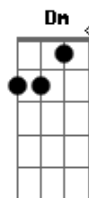

© ukulele-chords.com

© ukulele-chords.com