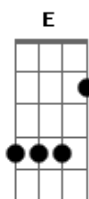

© ukulele-chords.com