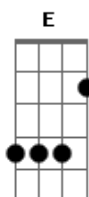

© ukulele-chords.com