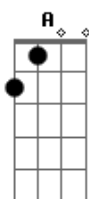

© ukulele-chords.com