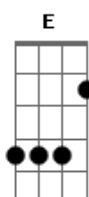

© ukulele-chords.com