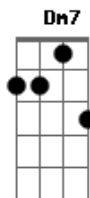

© ukulele-chords.com