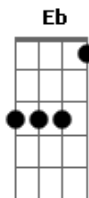

© ukulele-chords.com