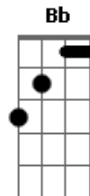

© ukulele-chords.com