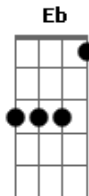

© ukulele-chords.com