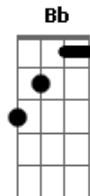

© ukulele-chords.com