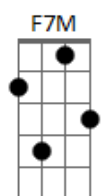

Primeiro Refrão:

F G
 Do you need some time, on your own
 F G
 Do you need some time, all alone
 F G
 Everybody needs sometime, on their own
 F G
 Don't you know you need sometime, all alone

E F C
 I know it's hard to keep an open heart
 E F D (Riff 1)
 When even friends seem out to harm you
 E F C
 But if you could heal a broken heart
 E F G
 Wouldn't time be out to charm you
 Riff 1:

Solo - Primeira Parte:

Refrão:
(Continuação Solo)

F G
 Do you need some time, on your own
 F G
 Do you need some time, all alone
 F G
 Everybody needs sometime, on their own
 F G
 Don't you know you need sometime, all alone

Final: C G F Eb Ab Bb C

Solo Final:

(Parte 2)

(Parte 3)

(Parte 4)

(Parte 5)

(Parte 6)

Acordes