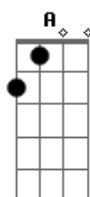

© ukulele-chords.com