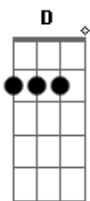

Tom: D

Afinação: Eb Ab Db Gb Bb

Eb Intro:
Riff 1:

Riff 2:

Verso

E G
Took a shot in the dark
D
Though the aim was true
A
Still it missed the mark
E G D A
As we wait for a hero we can't find

Riff 2: E G D A palhetando com Pull Off
Now I know, now I realize
It's a hard line
Once you cross you're on your own
But I won't lie, I'm not satisfied
We can't wait much longer

Refrão:

When your heroes, turn to the enemy
And there's nothing left to hold
When your heroes, give only apologies
I won't deny it leaves me cold

Riff 1:

Verso 2 Só que mais rapido

E G
Once again, you let us fall
D A
Still you ease our minds and are sure to stall
E G D
A
In the end, everything's gonna be alright

Riff 2:
But they won't
Now I realize, these are hard times
We can't fight them on our own
But I won't lie, I'm not satisfied
Who will save tomorrow?

Refrão:

When your heroes, turn to the enemy
And there's nothing left to hold
When your heroes, give only apologies
I won't deny it leaves me cold

E B
Hope we're still alive
G
Still alive
A E
Oh, oh, oh
B
We're still alive
G A
Still alive in the end

(Solo) Gb Ab A B (4X)
(D A E B D A)

Riff 2:
Now I know
Now I realize, these are hard times
We can't face them on our own
But I won't lie, I'm not satisfied
Who will save tomorrow?

Refrão 2x:

When your heroes, turn to the enemy
And there's nothing left to hold
When your heroes, give only apologies
I won't deny it leaves me cold

E B
Hope we're still alive
G
Still alive
A E
Oh, oh, oh
B
We're still alive
G A
Still alive in the end

Acordes