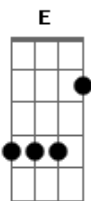

© ukulele-chords.com