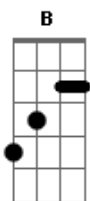

© ukulele-chords.com