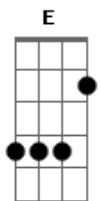

© ukulele-chords.com