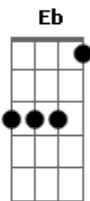

© ukulele-chords.com