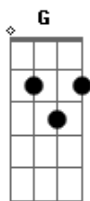

© ukulele-chords.com