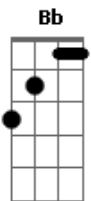

Slash - No More Heroes

Tom: D

Afinação: Eb Ab Db Gb Bb

Eb Intro:
Riff 1:

Riff 2:

Verso

E G
Took a shot in the dark
D
Though the aim was true
A
Still it missed the mark
E G D A
As we wait for a hero we can't find

E B
Hope we're still alive
G
Still alive
A E
Oh, oh, oh
B
We're still alive
G A
Still alive in the end

Acordes

© ukulele-chords.com

© ukulele-chords.com

© ukulele-chords.com

© ukulele-chords.com

© ukulele-chords.com