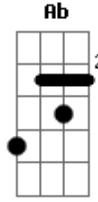

© ukulele-chords.com