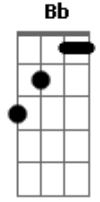

© ukulele-chords.com