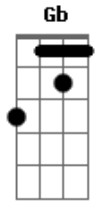

Slash - Lost Inside The Girl

tom:

Gb (forma dos acordes no tom de G)

Afinação: Eb Ab Db Gb Bb Eb

Intro:

Acordes

© ukulele-chords.com

© ukulele-chords.com