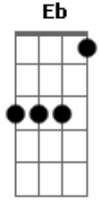

Slash - Lost Inside The Girl

tom:

Gb (forma dos acordes no tom de G)

Afinação: Eb Ab Db Gb Bb Eb

Intro:

Acordes

© ukulele-chords.com

© ukulele-chords.com