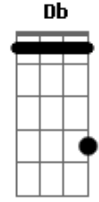

© ukulele-chords.com