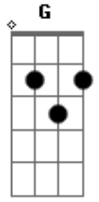

Slash - Lost Inside The Girl

tom:

Gb (forma dos acordes no tom de G)

Afinação: Eb Ab Db Gb Bb Eb

Intro:

Acordes

© ukulele-chords.com

© ukulele-chords.com