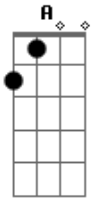

Ponte:

Solo: Gb A E Gb
Gb A E Gb
Gb A E Gb A

Verso :

Dbm A
So nice to see your face again
E
But tell me will this ever end
B A
Don't disappear
E B Dbm A
I've been saving these last words for one last miracle but now
I'm not sure
E B
I can't save you if you don't let me
Dbm A C
You just get me like I've never been gotten before...

(E B Dbm)

Solo 2 :

A C E
Like I've never been gotten before

Pré Refrão:

Refrão:

Acordes

© ukulele-chords.com

ukulele-chords.com