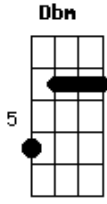

Ponte:

Solo: Gb A E Gb
Gb A E Gb
Gb A E Gb A

Verso :

Dbm A
So nice to see your face again
E
But tell me will this ever end
B A
Don't disappear
E B Dbm A
I've been saving these last words for one last miracle but now
I'm not sure
E B
I can't save you if you don't let me
Dbm A C
You just get me like I've never been gotten before...

(E B Dbm)

Solo 2 :

A C E
Like I've never been gotten before

Pré Refrão:

Refrão:

Acordes

© ukulele-chords.com

ukulele-chords.com