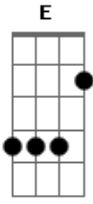

Slash - Gotten

Tom: A
Intro: Dbm A E B C

Verso:

Pre-chorus:

Dbm A
So nice to see your face again
E
Tell me how long has it been
B
Since you've been here
C
(Since you've been here)
Dbm A
You look so different than before
E
You're still the person I adore
B
Frozen with fear

Solo 1:

The second chorus before the solo is the same except you add one more line in the end:

Dbm B A C
Like I've never been gotten before
(Dbm A E B C)

Dbm A
Maybe it's a bitter wind
E
That chilled from the pacific rim
B
That brought you this way
C Dbm
(Brought you my way)
A
Do not make me think of him

Ponte:

Solo: Gb A E Gb
Gb A E Gb
Gb A E Gb A

Verso :

Dbm A
So nice to see your face again
E
But tell me will this ever end
B A
Don't disappear
E B Dbm A
I've been saving these last words for one last miracle but now
I'm not sure
E B
I can't save you if you don't let me
Dbm A C
You just get me like I've never been gotten before...

(E B Dbm)

Solo 2 :

A C E
Like I've never been gotten before

Pré Refrão:

Refrão:

Acordes

© ukulele-chords.com

ukulele-chords.com