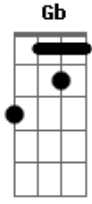

© ukulele-chords.com