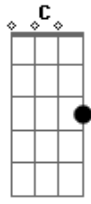

© ukulele-chords.com