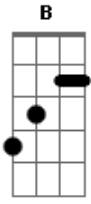

© ukulele-chords.com