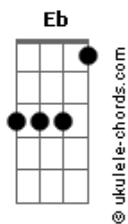

Slash - Fill My World

tom:
Eb (forma dos acordes no tom de E)

Afinação: Eb Ab Db Gb Bb Eb

Intro: E B A E
E B A E

E
And when the silence comes
B
It breaks my heart
A
When I'm lonely
E
I always fall apart
E
And when I'm left behind
B
I climb the walls
A
Never knowing
E
If you really cared at all
Dbm B
Did you get to where you're going
A
To the place you're meant to be
Dbm B A
Still I'm holding out that
You'll return to me
C
Somewhere
D A
Somewhere beyond
E
Turn the key
B
Please come back to me
A E
What I'd give to know
You'll fill my world again
E
Th? wind is screaming out
B
I pace the floor
A E
And I wond?r will
I see your face once more
Dbm B
You were always here to save me
A
Like sentinel in the dark
Dbm B
As the thunder keeps on rolling
A
Through my heart
C
But still some way

D A
I keep holding on
E
Turn the key
B
Please come back to me
A
For how long will you be gone
E
I'm barely breathing
E
Because all I know
B
Is that I miss you so
A E
What I'd give to know
You'll fill my world again
Dbm B
Say it won't be long
B A
It won't be long
Dbm B
Say it won't be long
B A
It won't be long
E
Till you'll come home

(E B A E)
(E B A E)
(Dbm B A)
(Dbm B A)
(E Db)

E
Turn the key
B
Please come back to me
A
For how long will you be gone
E
I'm barely breathing
E
Because all I know
B
Is that I miss you so
A E
What I'd give to know
You'll fill my world again
Dbm B
Say it won't be long
B A
It won't be long
Dbm B
Say it won't be long
B A
It won't be long
E
Please come home
B A E
Oh, please come home

Acordes