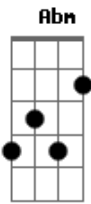

Slash - Don't Cry

Tom: G

Segunda Parte:

m (forma dos acordes no tom de Abm)

Afinação: Eb Ab Db Gb Bb Eb

Afinação: Eb Ab Db Gb Bb Eb

Intro: Am Dm G (C G)
Am Dm G

[Primeira Parte]

[Primeiro Refrão]

F G Am
Don't you cry tonight
I still love you baby
F G Am
Don't you cry tonight
F G C
Don't you cry all tonight
G Am G F
There's a heaven above you baby
G Am
And don't you cry all tonight

[Refrão Final]

F G A
 Don't you cry tonight
 F G A
 Don't you cry tonight
 F G C
 Don't you cry tonight

G A G
 There's a heaven above you baby
 F G F G
 Don't you cry, don't you ever cry
 F G E
 Don't you cry tonight
 F
 Baby, maybe someday
 F G F G
 Don't you cry, don't you ever cry
 F G C
 Don't you cry tonight

[Riffs - Refrão Final]

(Parte 1)

(Parte 2)

(Parte 3)

Acordes

© ukulele-chords.com

© ukulele-chords.com

© ukulele-chords.com