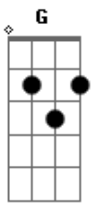

Dm G
And please remember
(C G) Am
That I never lied
Dm G
And please remember
(C G) Am
How I felt inside now honey
Dm G
You gotta make it your own way
(C G) Am
But you'll be alright now sugar
Dm G
You'll feel better tomorrow
C G A G
Come the morning light now baby

[Refrão Final]

F G A
Don't you cry tonight
F G A
Don't you cry tonight
F G C
Don't you cry tonight

G A G
There's a heaven above you baby
F G F G
Don't you cry, don't you ever cry
F G E
Don't you cry tonight
F
Baby, maybe someday
F G F G
Don't you cry, don't you ever cry
F G C
Don't you cry tonight

[Riffs - Refrão Final]

(Parte 1)

(Parte 2)

(Parte 3)

Acordes

© ukulele-chords.com