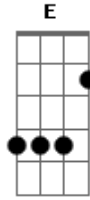

© ukulele-chords.com