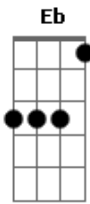

Slash - Don't Cry

Tom: G

Segunda Parte:

m (forma dos acordes no tom de Abm)

Afinação: Eb Ab Db Gb Bb Eb

Afinação: Eb Ab Db Gb Bb Eb

Intro: Am Dm G (C G)
Am Dm G

[Primeira Parte]

Am Dm
Talk to me softly
G (C G)
There's something in your eyes
Am Dm
Don't hang your head in sorrow
G (C G)
And please don't cry
Am Dm
I know how you feel inside
G (C G)
I've been there before
Am Dm
Something changing inside you
G (C G)
And don't you know

[Refrão Final]

F G A
 Don't you cry tonight
 F G A
 Don't you cry tonight
 F G C
 Don't you cry tonight

G A G
 There's a heaven above you baby
 F G F G
 Don't you cry, don't you ever cry
 F G E
 Don't you cry tonight
 F
 Baby, maybe someday
 F G F G
 Don't you cry, don't you ever cry
 F G C
 Don't you cry tonight

[Riffs - Refrão Final]

(Parte 1)

(Parte 2)

(Parte 3)

Acordes

© ukulele-chords.com

© ukulele-chords.com

© ukulele-chords.com