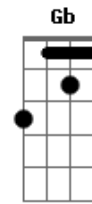

© ukulele-chords.com