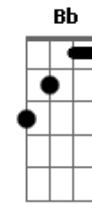

© ukulele-chords.com