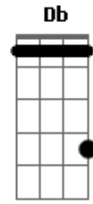

© ukulele-chords.com