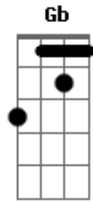

© ukulele-chords.com