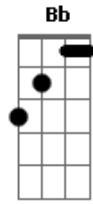

© ukulele-chords.com