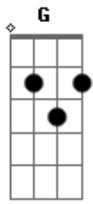

Dm And please remember
(C G) Am
That I never lied
Dm And please remember
(C G) Am
How I felt inside now honey
Dm You gotta make it your own way
(C G) Am
But you'll be alright now sugar
Dm You'll feel better tomorrow
C Come the morning light now baby

[Refrão Final]

F Don't you cry tonight
F Don't you cry tonight
F Don't you cry tonight

G A G
There's a heaven above you baby
F G F G
Don't you cry, don't you ever cry
F G E
Don't you cry tonight
F
Baby, maybe someday
F G F G
Don't you cry, don't you ever cry
F G C
Don't you cry tonight

[Riffs - Refrão Final]

(Parte 1)

(Parte 2)

(Parte 3)

Acordes

© ukulele-chords.com