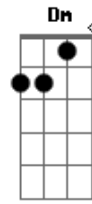

© ukulele-chords.com