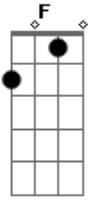

© ukulele-chords.com