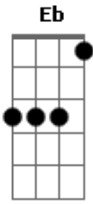

© ukulele-chords.com