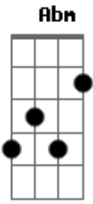

© ukulele-chords.com