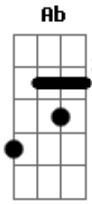

© ukulele-chords.com