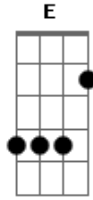

© ukulele-chords.com