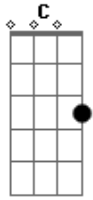

© ukulele-chords.com