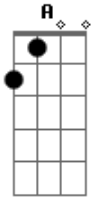

© ukulele-chords.com