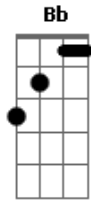

© ukulele-chords.com