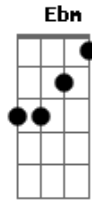

© ukulele-chords.com