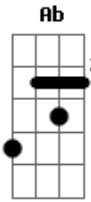

© ukulele-chords.com