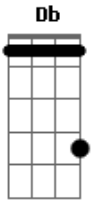

Slash - Dirty Girl

Tom: **Db**

Pre-Solo:

Eb

Afinação: **Eb Ab Db Gb Bb**

Solo:
On its way! Solo rhythm is Eb, F, Gb, Ab.

Post-Solo:

Riff:

Noodle in **Ebm** pentatonic if you'd rather.

Verse 1:

Final Chorus Overdub:

Chorus:

Structure:
Intro: Riff
Verse 1
Chorus
Verse 2
Chorus
Pre-Solo
Solo
Post-Solo
Chorus (Final Chorus Overdub)

Verse 2:

Acordes