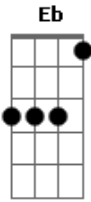

Slash - Dirty Girl

Tom: **Db**

Pre-Solo:

Eb

Afinação: **Eb Ab Db Gb Bb**

Solo:
On its way! Solo rhythm is Eb, F, Gb, Ab.

Post-Solo:

Riff:

Noodle in **Ebm** pentatonic if you'd rather.

Verse 1:

Final Chorus Overdub:

Chorus:

Structure:
Intro: Riff
Verse 1
Chorus
Verse 2
Chorus
Pre-Solo
Solo
Post-Solo
Chorus (Final Chorus Overdub)

Verse 2:

Acordes

© ukulele-chords.com

© ukulele-chords.com

© ukulele-chords.com

© ukulele-chords.com

© ukulele-chords.com

© ukulele-chords.com