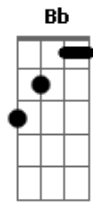

© ukulele-chords.com