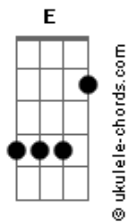

Slash - Beautiful Dangerous

Tom: E

~ = vibrato
/ = slide

(intro) 0:00 ~ 0:13 (palm muted, heavy sound, alot of basses)

(repeat 5x - follow the bass line)

(verse from 0:13)

0:32

(chorus)

(lick tocado pela guitarra solo durante o chorus e no outro)

-----|
-----10b12--9--9h10-----8~-----|

Acordes

--9-----9-----|
-----|
-----|
-----|

1:40

-----|
-----|
-----2-4-|
-2-4---4~/0--2-4--4~/0--2-4--4~/0--2-4-2-4-|
-2-4-----2-4-----2-4-----2-4-0-2-|
-0-2-----0-2-----0-2-----0-2-----|

1:50

(chorus)

(solo)

(chorus / outro)

(outro - same lick of chorus played with higher volume)