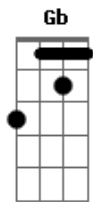

© ukulele-chords.com