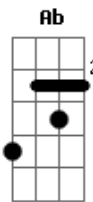

© ukulele-chords.com