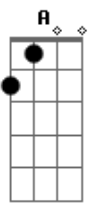

© ukulele-chords.com