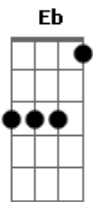

© ukulele-chords.com