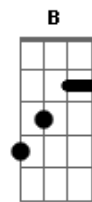

© ukulele-chords.com