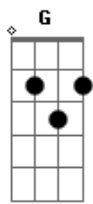

© ukulele-chords.com