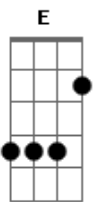

Slash - Back From Cali

Tom: E

Eb Intro:

Afinação: Eb Ab Db Gb Bb

Solo 1 (Juntamente com a Introdução):

Verso 1:

D **Bm**
Woke up this morning all alone
I got a ringing in my head **E**
D **Bm** **E**
I couldn't take it anymore today, she left me here for dead
D
Oh

Verso 2:

D **Bm**
And it don't come as no surprise
E
I should have known if from the start
D **Bm**
E
The lights are faded and I can't deny, this place ain't got no heart

Refrão:

D **E** **D**
Oh, you can hear me tonight
E **D**
You can hear me tonight

B
You'll have to carry me back from Cali
E **D** **A**
I'm tired and broken and I lost my way

B **E** **D**
You'll have to carry me back to where I belong

B
You'll have to carry me back from Cali
E **D** **A**
I don't want money, I don't need the fame
B **E** **D**
You'll have to carry me back to where I belong

G **D** **B**
I got to leave this angel city
G **D** **B**
I can't do it by myself
G **D** **B**
So if you please, mama, can you save me
G **D** **A** **Gb** **A**
Before I blow this life to hell

Solo:

Bm
Oh, love mama drag me by the feet
E
And just drag me home

You'll have to carry me back from Cali
I don't care if you think I'm to blame
You'll have to carry me back to where I belong
You'll have to carry me back from Cali
The angel city where the devils play
You'll have to carry me back to where I belong

Yeah...
You can hear me tonight...
You can hear me tonight...
You can hear me tonight...
You can hear me tonight...

G **D**
Bm
I've lost my way, I'm so alone and all I want to do is come home...

Acordes

© ukulele-chords.com