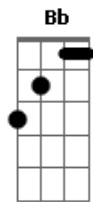

© ukulele-chords.com