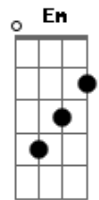

© ukulele-chords.com