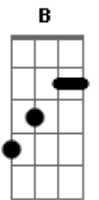

© ukulele-chords.com