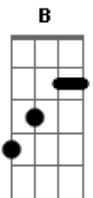

© ukulele-chords.com

© ukulele-chords.com