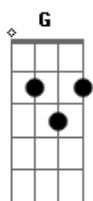

© ukulele-chords.com