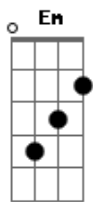

Refrão:
 Every single day
 I find it hard to say
 I could be yours alone
 You will see someday
 That all along the way
 I was yours to hold
 I was yours to hold

Solo:
 Solo de Fundo:

Verso 2:
 I see you walking by
 Your hair always hiding your face
 I wonder why you've been hurting

(Refrão 2x)
 Dedilhado final

Acordes

© ukulele-chords.com

© ukulele-chords.com

© ukulele-chords.com

© ukulele-chords.com

© ukulele-chords.com