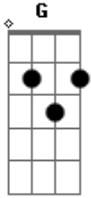

Skillet - Those Nights

Tom: **G**

(Palm muted)

In drop **D**

Chorus

(Palm muted)

That's pretty much the whole song

Acordes