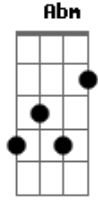

© ukulele-chords.com