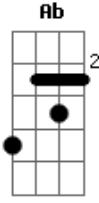

ukulele-chords.com

© ukulele-chords.com