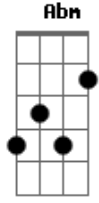

© ukulele-chords.com