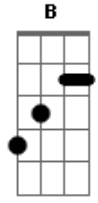

© ukulele-chords.com