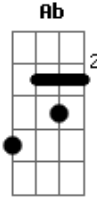

© ukulele-chords.com