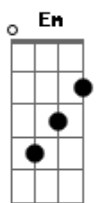

© ukulele-chords.com