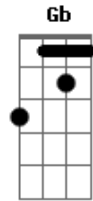

© ukulele-chords.com