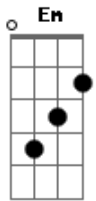

© ukulele-chords.com