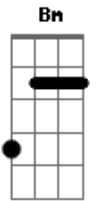

© ukulele-chords.com