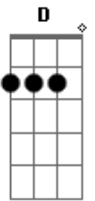

© ukulele-chords.com