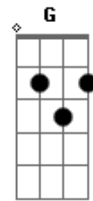

© ukulele-chords.com