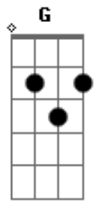

© ukulele-chords.com