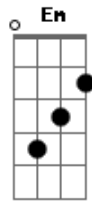

© ukulele-chords.com