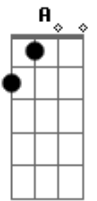

© ukulele-chords.com