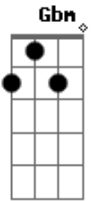

© ukulele-chords.com