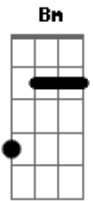

© ukulele-chords.com