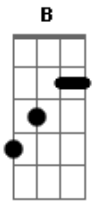

[Pre-Refrão]

Bm
Top, to the top
Bm
Ain't never gonna stop
Bm
To the top, to the top
Bm
Ain't never gonna stop

[Refrão]

Bm **D** **A** **Em**
Never gonna keep me down (Never keep me)
Bm **D** **A** **Em**
Still the one that's standin' now (Never falling)
Bm **D** **A**
Destiny is callin' me
G
Go down in history
Bm **D** **A**
Every day I'll fight to be
A
Legendary
Bm **D** **A** **Em**
Never gonna keep me down (Never keep me)

Bm **D** **A** **Em**
Still the one that's standin' now (Never falling)
Bm **D** **A**
Destiny is callin' me
G
Go down in history
Bm **D** **A**
Every day I'll fight to be
A
Legendary

Bm
Oh!
Bm **D** **Em**
Oh oh oh, oh oh oh, oh oh oh
Bm
Oh!
Bm **G**
Oh oh oh, oh oh oh
Gbm **D** **Bm**
Legendary
Bm **D** **Em**
Oh oh oh, oh oh oh, oh oh oh
Bm **G**
Oh oh oh, oh oh oh
Gbm
Legendary

Acordes

© ukulele-chords.com