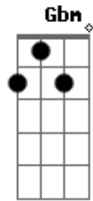

© ukulele-chords.com