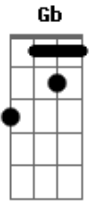

© ukulele-chords.com