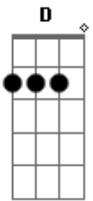

© ukulele-chords.com