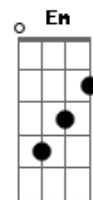

© ukulele-chords.com