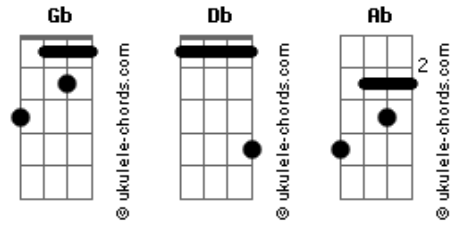

Skillet - I Trust You

Album: Invincible
 Intro: ductionhorus
 (Don't play first few measures)

Gb Db Ab
 G|-----
 D|-----
 A|-----4444-----
 E|--2222222---4444-----

Verse 1
 (Don't play first part)

G|-----
 D|-----
 A|-----0-0-0-0-2-2-2-2-----
 E|--2-2-2-2-----2-2-2-2-----

Verse Thing

G|-----
 D|-----
 A|-----
 E|--2-2-0-2-2-0-2-----

Don't play during Pre-Chorus

Verse II
 (Don't play first part)

G|-----
 D|-----
 A|-----00000000-22222222-----
 E|--22222222-----22222222-----

Bridge First time only

Acordes

G|-----
 D|-----
 A|-----22222222-----
 E|--222222222222-----2-2-0-2-2-0-2-

Riff Thing

G|-----
 D|-----
 A|-----00-0--22-2-----
 E|--22-2-----22-2-----

Order
 Intro: duction 4x
 Verse Thing 1x
 Verse I 2x
 Verse Thing 1x
 Chorus 4x
 Verse Thing 1x
 Verse II 2x
 Verse Thing 1x
 Chorus 4x
 Bridge 2x
 Riff Thing 2x
 Chorus until end