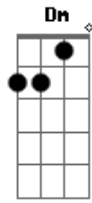

© ukulele-chords.com