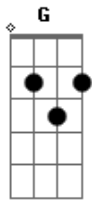

# Skillet - Good To Be Alive

Tom: C  
Intro: C G  
F G  
C G  
F

C G F  
When all you've got are broken dreams  
G C G F  
Just need a second chance  
C G F  
And everything you want to be  
G C G F  
Gets taken from your hands  
C G F  
We hold on to each other  
G C G F  
All we have is all we need  
C G F  
Cause one way or another  
G C G F  
We always make it, you and me

## Refrão

C G F  
This life can almost kill you  
G C G F  
When you're trying to survive  
G C G F  
It's good to be here with ya  
Am F C  
And it's good to be alive  
G Am F C  
It's good to be alive  
G Am  
I was lost and I was gone  
F C  
I was almost dead inside  
G Am  
You and me against the world  
F G  
It's a beautiful night  
Em F G C  
It's good to be alive

## Ponte:

Em F G C  
Em F G C  
Dm F  
C F  
G C Em F  
It's a beautiful night  
G C Em F  
Yeah, it's alright  
G C Dm F  
It's good to be alive

## Refrão

C G F  
This life can almost kill you  
G C G F  
When you're trying to survive  
Am  
It's good to be alive  
F C  
(it's good to be alive, it's good to be alive)  
G Am  
It's good to be alive  
F C  
(it's good to be alive, it's good to be alive)  
G Am F C  
And it's good to be alive  
G Am F C  
It's good to be alive  
G Am  
I was lost and I was gone  
F C  
I was almost dead inside  
G Am  
You and me against the world  
F G  
It's a beautiful night  
Em F  
It's good to be alive  
G C Em F  
It's a beautiful night  
G C Em F  
Yeah, it's alright  
G C F G  
It's good to be alive