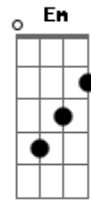

© ukulele-chords.com