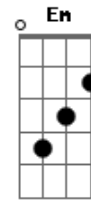

© ukulele-chords.com