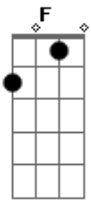

© ukulele-chords.com