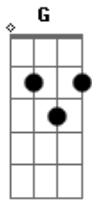

© ukulele-chords.com