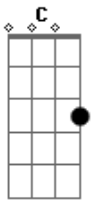

© ukulele-chords.com