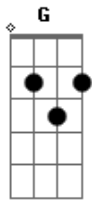

© ukulele-chords.com