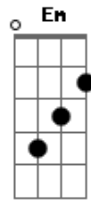

© ukulele-chords.com