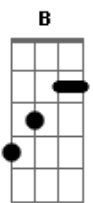

© ukulele-chords.com