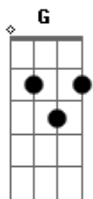

Skillet - Dead Inside

Tom: G
Intro: Em G

Em
To find this love of mine
G
I'd walk through wind and fire
D C2
Forever and always
Em
These hollow hands reach out
G
For you to touch me now
D C2
Forever and always

Em, G, D, C2

C G
Dead inside
D
My heart and soul flatlines
C G
Put your mouth on mine
D C2
And bring me back to life
C G
Dead inside
D
No other satisfies
Em

My blood runs dry
G
Take my life
D
Save me from this death inside

Em
Em
I can't escape this love
G
I want it the way it was
D C2
Forever and always
Em
Don't you leave me here
G
Alone in all this fear
D C2
Forever and always
Em, G, D, C

Em
I can't escape this love
G
I want it the way it was
D
You remind me of a time
C
When I felt alive

Acordes

© ukulele-chords.com