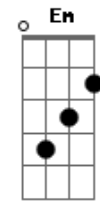

© ukulele-chords.com