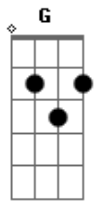

© ukulele-chords.com