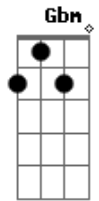

© ukulele-chords.com