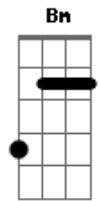

© ukulele-chords.com