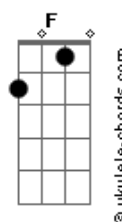

Cm Gm
Paranoid delusions they haunt you
Cm Ab
Where's my friend I used to know
Cm
He's all alone
Gm Cm
He's buried deep within a carcass
Ab
Searching for a soul
Bb Eb Bb Cm
Can you feel me inside your heart
Bb
As it's bleeding
Eb Bb Gm Ab
Why can't you believe you can't be loved
Ab Cm
I hear you scream in agony

Eb
And the horse stampedes and rages
Bb
In the name of desperation

Eb Bb Cm Ab
Is it all just wasted time
Eb Bb
Can you look at yourself
Gm
When you think of what
Ab
You've left behind
Eb Bb Cm Ab
Is it all just wasted time
Eb Bb
Can you live with yourself
Gm
When you think of what
Ab
You've left behind
(Cm Bb Bb Ab)
(Fm) (2x)
(Ab Bb Cm)

Solo: Eb Bb Cm Ab
Eb Bb Gm Ab

Eb Bb Cm Ab
Is it all just wasted time
Eb Bb
Can you look at yourself
Gm
When you think of what
Ab
You've left behind
Eb Bb Cm Ab
Is it all just wasted time
Eb Bb
Can you live with yourself
Gm
When you think of what
Ab
You've left behind

Cm Bb
The sun will rise again
The earth will turn to sand
Eb F
Creation's colors seem to fade to grey
Cm Bb
And you'll see the sickly hands of time
Will write your final rhyme
F C G Am G
And end a memory
C G Am G
I've never thought you'd let it get this far, boy
C G
Am G
I've never thought! I've never thought you'd let it get this far, boy
C
I've never thought you'd let it get this far boy

Acordes