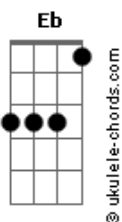

Cm Gm
Paranoid delusions they haunt you
Cm Ab
Where's my friend I used to know
Cm
He's all alone
Gm Cm
He's buried deep within a carcass
Ab
Searching for a soul
Bb Eb Bb Cm
Can you feel me inside your heart
Bb
As it's bleeding
Eb Bb Gm Ab
Why can't you believe you can't be loved
Ab Cm
I hear you scream in agony

Eb
And the horse stampedes and rages
Bb
In the name of desperation

Eb Bb Cm Ab
Is it all just wasted time
Eb Bb
Can you look at yourself
Gm
When you think of what
Ab
You've left behind
Eb Bb Cm Ab
Is it all just wasted time
Eb Bb
Can you live with yourself
Gm
When you think of what
Ab
You've left behind
(Cm Bb Bb Ab)
(Fm) (2x)
(Ab Bb Cm)

Solo: Eb Bb Cm Ab
Eb Bb Gm Ab

Eb Bb Cm Ab
Is it all just wasted time
Eb Bb
Can you look at yourself
Gm
When you think of what
Ab
You've left behind
Eb Bb Cm Ab
Is it all just wasted time
Eb Bb
Can you live with yourself
Gm
When you think of what
Ab
You've left behind

Cm Bb
The sun will rise again
The earth will turn to sand
Eb F
Creation's colors seem to fade to grey
Cm Bb
And you'll see the sickly hands of time
Will write your final rhyme
F C G Am G
And end a memory
C G Am G
I've never thought you'd let it get this far, boy
C G
Am G
I've never thought! I've never thought you'd let it get this far, boy
C
I've never thought you'd let it get this far boy

Acordes