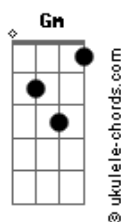

Cm Gm
Paranoid delusions they haunt you
Cm Ab
Where's my friend I used to know
Cm
He's all alone
Gm Cm
He's buried deep within a carcass
Ab
Searching for a soul
Bb Eb Bb Cm
Can you feel me inside your heart
Bb
As it's bleeding
Eb Bb Gm Ab
Why can't you believe you can't be loved
Ab Cm
I hear you scream in agony

Eb
And the horse stampedes and rages
Bb
In the name of desperation

Eb Bb Cm Ab
Is it all just wasted time
Eb Bb
Can you look at yourself
Gm
When you think of what
Ab
You've left behind
Eb Bb Cm Ab
Is it all just wasted time
Eb Bb
Can you live with yourself
Gm
When you think of what
Ab
You've left behind
(Cm Bb Bb Ab)
(Fm) (2x)
(Ab Bb Cm)

Solo: Eb Bb Cm Ab
Eb Bb Gm Ab

Eb Bb Cm Ab
Is it all just wasted time
Eb Bb
Can you look at yourself
Gm
When you think of what
Ab
You've left behind
Eb Bb Cm Ab
Is it all just wasted time
Eb Bb
Can you live with yourself
Gm
When you think of what
Ab
You've left behind

Cm Bb
The sun will rise again
The earth will turn to sand
Eb F
Creation's colors seem to fade to grey
Cm Bb
And you'll see the sickly hands of time
Will write your final rhyme
F C G Am G
And end a memory
C G Am G
I've never thought you'd let it get this far, boy
C G
Am G
I've never thought! I've never thought you'd let it get this far, boy
C
I've never thought you'd let it get this far boy

Acordes