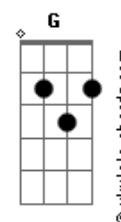

Cm Gm
Paranoid delusions they haunt you
Cm Ab
Where's my friend I used to know
Cm
He's all alone
Gm Cm
He's buried deep within a carcass
Ab
Searching for a soul
Bb Eb Bb Cm
Can you feel me inside your heart
Bb
As it's bleeding
Eb Bb Gm Ab
Why can't you believe you can't be loved
Ab Cm
I hear you scream in agony

Eb
And the horse stampedes and rages
Bb
In the name of desperation

Eb Bb Cm Ab
Is it all just wasted time
Eb Bb
Can you look at yourself
Gm
When you think of what
Ab
You've left behind
Eb Bb Cm Ab
Is it all just wasted time
Eb Bb
Can you live with yourself
Gm
When you think of what
Ab
You've left behind
(Cm Bb Bb Ab)
(Fm) (2x)
(Ab Bb Cm)

Solo: Eb Bb Cm Ab
Eb Bb Gm Ab

Eb Bb Cm Ab
Is it all just wasted time
Eb Bb
Can you look at yourself
Gm
When you think of what
Ab
You've left behind
Eb Bb Cm Ab
Is it all just wasted time
Eb Bb
Can you live with yourself
Gm
When you think of what
Ab
You've left behind

Cm Bb
The sun will rise again
The earth will turn to sand
Eb F
Creation's colors seem to fade to grey
Cm Bb
And you'll see the sickly hands of time
Will write your final rhyme
F C G Am G
And end a memory
C G Am G
I've never thought you'd let it get this far, boy
C G
Am G
I've never thought! I've never thought you'd let it get this far, boy
C
I've never thought you'd let it get this far boy

Acordes