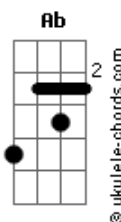

Cm Gm
Paranoid delusions they haunt you
Cm Ab
Where's my friend I used to know
Cm
He's all alone
Gm Cm
He's buried deep within a carcass
Ab
Searching for a soul
Bb Eb Bb Cm
Can you feel me inside your heart
Bb
As it's bleeding
Eb Bb Gm Ab
Why can't you believe you can't be loved
Ab Cm
I hear you scream in agony

Eb
And the horse stampedes and rages
Bb
In the name of desperation

Eb Bb Cm Ab
Is it all just wasted time
Eb Bb
Can you look at yourself
Gm
When you think of what
Ab
You've left behind
Eb Bb Cm Ab
Is it all just wasted time
Eb Bb
Can you live with yourself
Gm
When you think of what
Ab
You've left behind
(Cm Bb Bb Ab)
(Fm) (2x)
(Ab Bb Cm)

Solo: Eb Bb Cm Ab
Eb Bb Gm Ab

Eb Bb Cm Ab
Is it all just wasted time
Eb Bb
Can you look at yourself
Gm
When you think of what
Ab
You've left behind
Eb Bb Cm Ab
Is it all just wasted time
Eb Bb
Can you live with yourself
Gm
When you think of what
Ab
You've left behind

Cm Bb
The sun will rise again
The earth will turn to sand
Eb F
Creation's colors seem to fade to grey
Cm Bb
And you'll see the sickly hands of time
Will write your final rhyme
F C G Am G
And end a memory
C G Am G
I've never thought you'd let it get this far, boy
C G
Am G
I've never thought! I've never thought you'd let it get this far, boy
C
I've never thought you'd let it get this far boy

Acordes