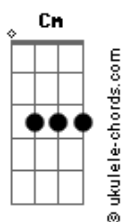

Cm Gm
Paranoid delusions they haunt you
Cm Ab
Where's my friend I used to know
Cm
He's all alone
Gm Cm
He's buried deep within a carcass
Ab
Searching for a soul
Bb Eb Bb Cm
Can you feel me inside your heart
Bb
As it's bleeding
Eb Bb Gm Ab
Why can't you believe you can't be loved
Ab Cm
I hear you scream in agony

Eb
And the horse stampedes and rages
Bb
In the name of desperation

Eb Bb Cm Ab
Is it all just wasted time
Eb Bb
Can you look at yourself
Gm
When you think of what
Ab
You've left behind
Eb Bb Cm Ab
Is it all just wasted time
Eb Bb
Can you live with yourself
Gm
When you think of what
Ab
You've left behind
(Cm Bb Bb Ab)
(Fm) (2x)
(Ab Bb Cm)

Solo: Eb Bb Cm Ab
Eb Bb Gm Ab

Eb Bb Cm Ab
Is it all just wasted time
Eb Bb
Can you look at yourself
Gm
When you think of what
Ab
You've left behind
Eb Bb Cm Ab
Is it all just wasted time
Eb Bb
Can you live with yourself
Gm
When you think of what
Ab
You've left behind

Cm Bb
The sun will rise again
The earth will turn to sand
Eb F
Creation's colors seem to fade to grey
Cm Bb
And you'll see the sickly hands of time
Will write your final rhyme
F C G Am G
And end a memory
C G Am G
I've never thought you'd let it get this far, boy
C G
Am G
I've never thought! I've never thought you'd let it get this far, boy
C
I've never thought you'd let it get this far boy

Acordes