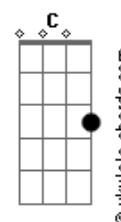

Cm Gm
Paranoid delusions they haunt you
Cm Ab
Where's my friend I used to know
Cm
He's all alone
Gm Cm
He's buried deep within a carcass
Ab
Searching for a soul
Bb Eb Bb Cm
Can you feel me inside your heart
Bb
As it's bleeding
Eb Bb Gm Ab
Why can't you believe you can't be loved
Ab Cm
I hear you scream in agony

Eb
And the horse stampedes and rages
Bb
In the name of desperation

Eb Bb Cm Ab
Is it all just wasted time
Eb Bb
Can you look at yourself
Gm
When you think of what
Ab
You've left behind
Eb Bb Cm Ab
Is it all just wasted time
Eb Bb
Can you live with yourself
Gm
When you think of what
Ab
You've left behind
(Cm Bb Bb Ab)
(Fm) (2x)
(Ab Bb Cm)

Solo: Eb Bb Cm Ab
Eb Bb Gm Ab

Eb Bb Cm Ab
Is it all just wasted time
Eb Bb
Can you look at yourself
Gm
When you think of what
Ab
You've left behind
Eb Bb Cm Ab
Is it all just wasted time
Eb Bb
Can you live with yourself
Gm
When you think of what
Ab
You've left behind

Cm Bb
The sun will rise again
The earth will turn to sand
Eb F
Creation's colors seem to fade to grey
Cm Bb
And you'll see the sickly hands of time
Will write your final rhyme
F C G Am G
And end a memory
C G Am G
I've never thought you'd let it get this far, boy
C G
Am G
I've never thought! I've never thought you'd let it get this far, boy
C
I've never thought you'd let it get this far boy

Acordes