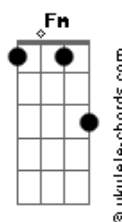

Cm Gm
Paranoid delusions they haunt you
Cm Ab
Where's my friend I used to know
Cm
He's all alone
Gm Cm
He's buried deep within a carcass
Ab
Searching for a soul
Bb Eb Bb Cm
Can you feel me inside your heart
Bb
As it's bleeding
Eb Bb Gm Ab
Why can't you believe you can't be loved
Ab Cm
I hear you scream in agony

Eb
And the horse stampedes and rages
Bb
In the name of desperation

Eb Bb Cm Ab
Is it all just wasted time
Eb Bb
Can you look at yourself
Gm
When you think of what
Ab
You've left behind
Eb Bb Cm Ab
Is it all just wasted time
Eb Bb
Can you live with yourself
Gm
When you think of what
Ab
You've left behind
(Cm Bb Bb Ab)
(Fm) (2x)
(Ab Bb Cm)

Solo: Eb Bb Cm Ab
Eb Bb Gm Ab

Eb Bb Cm Ab
Is it all just wasted time
Eb Bb
Can you look at yourself
Gm
When you think of what
Ab
You've left behind
Eb Bb Cm Ab
Is it all just wasted time
Eb Bb
Can you live with yourself
Gm
When you think of what
Ab
You've left behind

Cm Bb
The sun will rise again
The earth will turn to sand
Eb F
Creation's colors seem to fade to grey
Cm Bb
And you'll see the sickly hands of time
Will write your final rhyme
F C G Am G
And end a memory
C G Am G
I've never thought you'd let it get this far, boy
C G
Am G
I've never thought! I've never thought you'd let it get this far, boy
C
I've never thought you'd let it get this far boy

Acordes