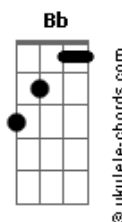

Cm Gm
Paranoid delusions they haunt you
Cm Ab
Where's my friend I used to know
Cm
He's all alone
Gm Cm
He's buried deep within a carcass
Ab
Searching for a soul
Bb Eb Bb Cm
Can you feel me inside your heart
Bb
As it's bleeding
Eb Bb Gm Ab
Why can't you believe you can't be loved
Ab Cm
I hear you scream in agony

Eb
And the horse stampedes and rages
Bb
In the name of desperation

Eb Bb Cm Ab
Is it all just wasted time
Eb Bb
Can you look at yourself
Gm
When you think of what
Ab
You've left behind
Eb Bb Cm Ab
Is it all just wasted time
Eb Bb
Can you live with yourself
Gm
When you think of what
Ab
You've left behind
(Cm Bb Bb Ab)
(Fm) (2x)
(Ab Bb Cm)

Solo: Eb Bb Cm Ab
Eb Bb Gm Ab

Eb Bb Cm Ab
Is it all just wasted time
Eb Bb
Can you look at yourself
Gm
When you think of what
Ab
You've left behind
Eb Bb Cm Ab
Is it all just wasted time
Eb Bb
Can you live with yourself
Gm
When you think of what
Ab
You've left behind

Cm Bb
The sun will rise again
The earth will turn to sand
Eb F
Creation's colors seem to fade to grey
Cm Bb
And you'll see the sickly hands of time
Will write your final rhyme
F C G Am G
And end a memory
C G Am G
I've never thought you'd let it get this far, boy
C G
Am G
I've never thought! I've never thought you'd let it get this far, boy
C
I've never thought you'd let it get this far boy

Acordes