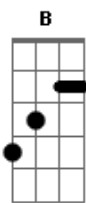

© ukulele-chords.com