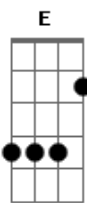

Acordes

© ukulele-chords.com

© ukulele-chords.com

© ukulele-chords.com

© ukulele-chords.com

© ukulele-chords.com