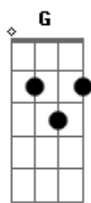

© ukulele-chords.com