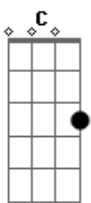

Sixpence None The Richer - Tonight

Tom: G
Intro: C G C G C G Am7 G D

C G C G
Tonight it's time choose a direction
C G Am7 G D
If you fail you can make a correction
C G C G
Slower now make life faster
C G Am7 G D
Make your mind up for once this time

REFRÃO:

C G
It's hard to know
D Em7
Where I'm supposed to go
C G
It's hard, so hard to know
D Em7
To know where I'm supposed to go
A C
Tonight
A C
Tonight

INTERLÚDIO: C G C G

C G C G
Tonight it's time choose a direction
C G Am7 G D
If you fail you can make a correction
C G C G
Slower now make life faster
C G Am7 G D
Make your mind up for once this time

REFRÃO:

C G
It's hard to know
D Em7
Where I'm supposed to go

C G
It's hard, so hard to know
D Em7
To know where I'm supposed to go
A C
Tonight
A C
Tonight
Em7 D
Tonight I'm gonna let it go
G A
And try to let it be
C D
Because I know you'll see

REFRÃO:

C G
That it's hard to know
D Em7
Where I'm supposed to go
C G
But there is a way
D Em7
And tomorrow is a brand new day
C G
That it's hard to know
D Em7
Where I'm supposed to go
C G
But there is a way
D Em7
And tomorrow is a brand new day
A C
Tonight
A C
Tonight
A C
Tonight

ENDING: C G C G C G C

Acordes

© ukulele-chords.com