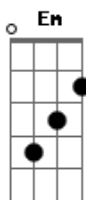

© ukulele-chords.com