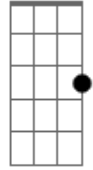

Sixpence None The Richer - Loser Like Me

Tom: C
Intro: 2x: A A7 A7

A A7 A7 A7
You know i need All the love you give
A A7 A7 A7
A loser like me I just don't know why you would
D Dm Bm E A
Give it for free When i don't deserve it You know now
A A7 A7 A7
I wonder why You wouldn't want to charge
A A7 A7 A7
A higher price You take a loss and still give
D Dm Bm E

Another try Knowing that some day
F E C
We'll find each other saying
E F
Your love is fire
E F C
And i am the wood
E F
That burns inside
E F G
The warmth of your blood
F G E A
Without you i'd fade away
A A7 A7 A
A loser just like me

Acordes

C