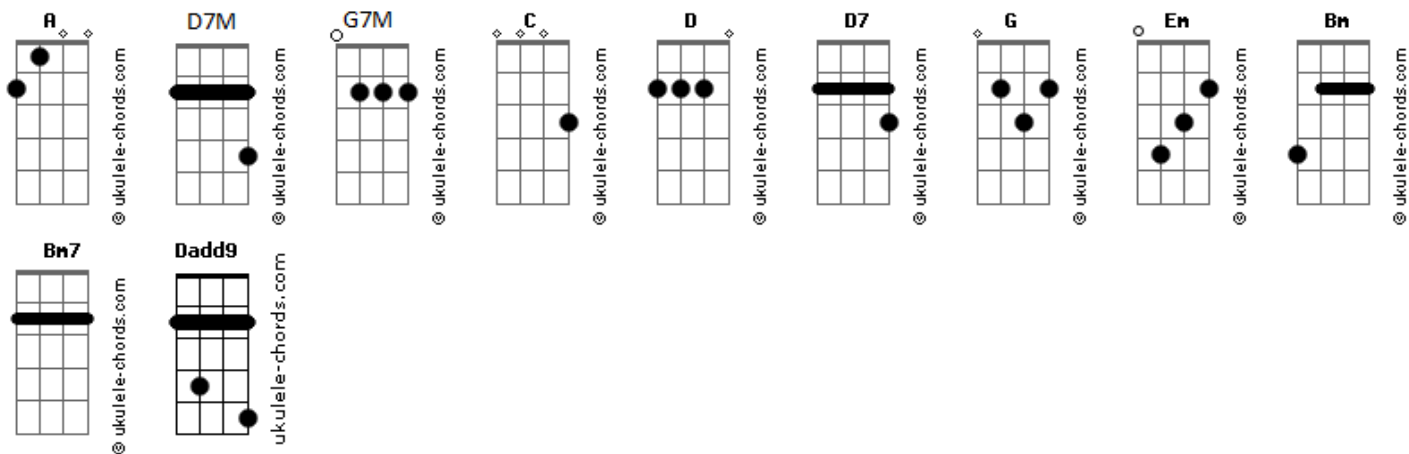

Sixpence None The Richer - Kiss Me

tom:

Intro: D D7M D7 D7M
D D7M D7 D7M

[Primeira Parte]

D D7M
Kiss me out of the bearded barley
D7 D7M
Nightly, beside the green, green grass
D D7M
Swing, swing, swing the spinning step
D7 G
You wear those shoes and I will wear that dress

[Refrão]

Em A D Bm
Oh, kiss me beneath the milky twilight
Em A D D7
Lead me out on the moonlit floor
Em A
Lift your open hand
D Dadd9 Bm Bm7
Strike up the band and make the fireflies dance, silver
moon's
G7M A A
Sparkling
So kiss me

(D D7M D7 D7M)

Acordes

(D D7M D7 D7M)

[Segunda Parte]

D D7M D7
Kiss me down by the broken tree house
D7 D7M
Swing me upon its hanging tire
D D7M
Bring, bring, bring your flowered hat
D7 G
We'll take the trail marked on your father's map