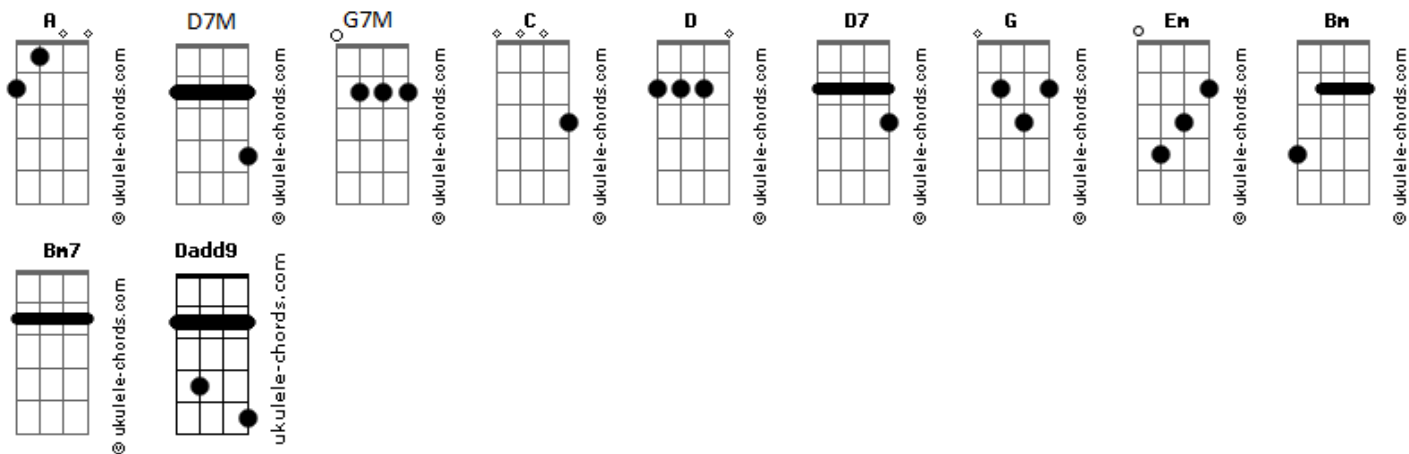

Sixpence None The Richer - Kiss Me

tom:

Intro: D D7M D7 D7M
D D7M D7 D7M

[Primeira Parte]

D D7M
Kiss me out of the bearded barley
D7 D7M
Nightly, beside the green, green grass
D D7M
Swing, swing, swing the spinning step
D7 G
You wear those shoes and I will wear that dress

[Refrão]

Em A D Bm
Oh, kiss me beneath the milky twilight
Em A D D7
Lead me out on the moonlit floor
Em A
Lift your open hand
D Dadd9 Bm Bm7
Strike up the band and make the fireflies dance, silver
moon's
G7M A A
Sparkling
So kiss me

(D D7M D7 D7M)

Acordes

(D D7M D7 D7M)

[Segunda Parte]

D D7M D7
Kiss me down by the broken tree house
D7M
Swing me upon its hanging tire
D D7M
Bring, bring, bring your flowered hat
D7 G
We'll take the trail marked on your father's map