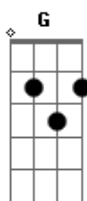

La la la la la la . . . . . la la .

Acordes