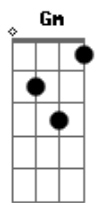

© ukulele-chords.com