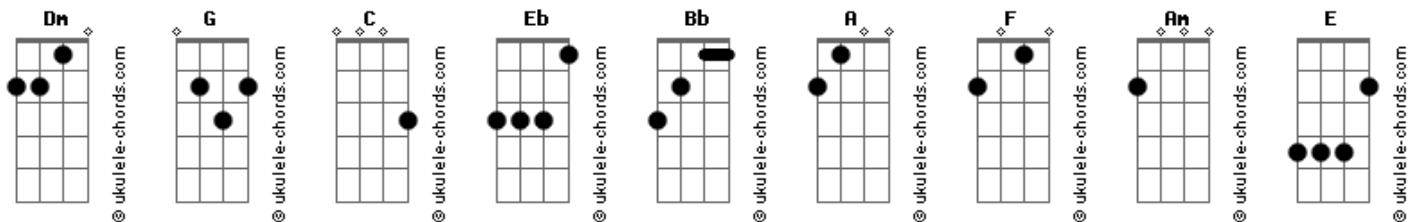

Six: The Musical - Megasix

tom:

Intro: G G Dm

Are you ready?
G
(City), here we go!

C Eb
You must think that I'm crazy
Bb
You wanna replace me, baby, there?>

A C
No no no no no no no way

C Eb
If you thought you could leave me
Bb
You must think I'm naive, please believe me there's

F
No no no no no no no no no

Not sorry

F Dm
Sorry, not sorry 'bout what I said
Am Bb
I'm just trying to have some fun

No no no way

F
Don't worry, don't worry
Dm
Don't lose your head
Am Bb
I didn't mean to hurt anyone

Dm
You can- (LOL)
Am
You can- (Say 'Oh, well!')

Bb Bb Dm
You can try but I'm unbreakable (Or go to hell!)

Bb Bb Dm
(All you wanna) do your best
F
But I'll stand the test
C
You'll find that I've

Got a heart of

Bb Dm C
Sto-o-o-o-o-o-o-o-o-o-one

All alone

On a throne
In a palace that I happen to own

C
The only thing you wanna do

E
Too bad I don't agree 'cause
Am
I'm the queen of the castle
A F E Eb D
Get down, you dirty rascal

C
All you wanna do
Eb
All you wanna do, baby's
Dm Db
Sing along to your favourite queen's song

C
All you wanna do
Eb
All you wanna do, baby
D
Love me, love me
Db
L-l-l-l

Dm
Love(No)

D Bb
No, no
F Gm
I don't need your love, no, no
Bb C
It's time to rise above, woah, woah

Bb Gm A
We don't need your lo--ove
'Cause we're so much more than

Dm
Divorced!
Beheaded!
Died!
Divorced!
Beheaded!
Survived!
We're SIX!
[Final] D

Acordes