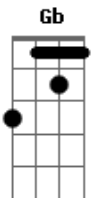

© ukulele-chords.com