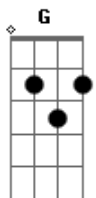

© ukulele-chords.com

© ukulele-chords.com