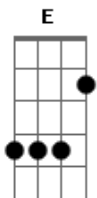

© ukulele-chords.com