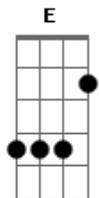

VERSE 1:

E
A grand empty canvas creating my life
A strange situation - there's no wrong or right
A A E
And I'm learning - along the way
E
From the first time I met you, what could I do
But pray for the strength, to see this one through
A E
And I'm tryin' it slips away

Chorus:
Dbm A E
A hopeless romantic but nothing feels right
Gb A
A ship full of lovers that sails out of sight
Dbm B
I wait for the answers to fall from the? sky?

E
(RIFF 1, RIFF 2)

VERSE 2:

E
I'm walkin' through trees where the path has been worn
Where hearts have been ripped out trampled and torn
A E
And I'm sorry - I'm sorry once again

Chorus:
Dbm A E
A hopeless romantic but nothing feels right

Gb A
A ship full of lovers that sails out of sight
Dbm B
I wait for the answers to fall from the? sky?
Dbm
to fall from the sky
Dbm A E
A perfect beginning but why does it end
Gb A
And when will I learn, to let someone in
Dbm B
I wait for the answers to fall from the? sky?, yea?

D A E, D A E, D A B,
(SOLO 1)

Chorus:
Dbm A E
A hopeless romantic but nothing feels right
Gb A
A ship full of lovers that sails out of sight
Dbm B
I wait for the answers to fall from the? sky? ?
Dbm
To fall from the sky
Dbm A E
A perfect beginning but why does it end
Gb A
And when will I learn, to let someone in
Dbm B
I wait for the answers to fall from the? sky?, yea?
Dbm A E Gb A Dbm B
It's hopeless So hopeless So hopeless Yea?,
Yea? (SOLO 2, RIFF 1) (note: SOLO2 starts 2 beats into the
Dbm)

OUTRO:
E, C#sus2, A, B, E, C#sus2, A, B, E

Acordes

© ukulele-chords.com