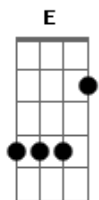

VERSE 1:

E
A grand empty canvas creating my life
A strange situation - there's no wrong or right
A E
And I'm learning - along the way
E
From the first time I met you, what could I do
But pray for the strength, to see this one through
A E
And I'm tryin' it slips away

Chorus:

Dbm A E
A hopeless romantic but nothing feels right
Gb A
A ship full of lovers that sails out of sight
Dbm B
I wait for the answers to fall from the? sky?

E
(RIFF 1, RIFF 2)

VERSE 2:

E
I'm walkin' through trees where the path has been worn
Where hearts have been ripped out trampled and torn
A E
And I'm sorry - I'm sorry once again

Chorus:

Dbm A E
A hopeless romantic but nothing feels right

Gb A
A ship full of lovers that sails out of sight
Dbm B
I wait for the answers to fall from the? sky?
Dbm
to fall from the sky
Dbm A E
A perfect beginning but why does it end
Gb A
And when will I learn, to let someone in
Dbm B
I wait for the answers to fall from the? sky?, yea?

D A E, D A E, D A B,
(SOLO 1)

Chorus:

Dbm A E
A hopeless romantic but nothing feels right
Gb A
A ship full of lovers that sails out of sight
Dbm B
I wait for the answers to fall from the? sky? ?
Dbm
To fall from the sky
Dbm A E
A perfect beginning but why does it end
Gb A
And when will I learn, to let someone in
Dbm B
I wait for the answers to fall from the? sky?, yea?
Dbm A E Gb A Dbm B
It's hopeless So hopeless So hopeless Yea?,
Yea? (SOLO 2, RIFF 1) (note: SOLO2 starts 2 beats into the
Dbm)

OUTRO:

E, C#sus2, A, B, E, C#sus2, A, B, E

Acordes

© ukulele-chords.com