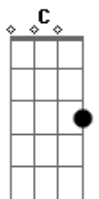

Sister Hazel - Another Me

Tom: F
Intro: F Bb Dm C

VERSE 1:

Bb F
Digging in for another day
C Dm
Carrying on in my own way
Bb F
But you know me I live and die nearly everyday
C F Bb Dm C
Insanity is having its way with me

VERSE 2 is the same to play on guitar, here are the lyrics:

These day in the gallows
I'm kneeling at the block with my neck outstretched
And I should have stayed in the shallows
But you know me I'm in too deep and

VERSE 4 is played with the chords from the chorus, don't use the Bb / F / C / Dm pattern!!

Acordes

© ukulele-chords.com

© ukulele-chords.com

© ukulele-chords.com

© ukulele-chords.com

© ukulele-chords.com