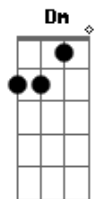

Sister Hazel - Another Me

Tom: F
Intro: F Bb Dm C

VERSE 1:

Bb F
Digging in for another day
C Dm
Carrying on in my own way
Bb F
But you know me I live and die nearly everyday
C F Bb Dm C
Insanity is having its way with me

VERSE 4 is played with the chords from the chorus, don't use the Bb / F / C / Dm pattern!!

Acordes

© ukulele-chords.com

© ukulele-chords.com

© ukulele-chords.com

© ukulele-chords.com

© ukulele-chords.com