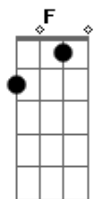

VERSE 2 is the same to play on guitar, here are the lyrics:

These day in the gallows
I'm kneeling at the block with my neck outstretched
And I should have stayed in the shallows
But you know me I'm in too deep and

VERSE 3

Talking law down at Murphys bar
Unhappy hour on my own last call
Helped me out on my living lie
I'm looking for luck, I can't even buy and I

CHORUS again...

Here comes the BRIDGE

Dm C
Give me one chance at recovering
Dm C
What was lost
Dm C
And give me one shot at redemption
Dm C
At any cost
Bb Dm C Dm C
Repair my way before it breaks me, don't break me

VERSE 4 is played with the chords from the chorus, don't use the Bb / F / C / Dm pattern!!

Acordes

© ukulele-chords.com

© ukulele-chords.com

© ukulele-chords.com

© ukulele-chords.com

© ukulele-chords.com