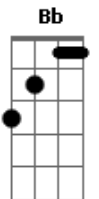

Sister Hazel - Another Me

Tom: F
Intro: F Bb Dm C

VERSE 1:

Bb F
Digging in for another day
C Dm
Carrying on in my own way
Bb F
But you know me I live and die nearly everyday
C F Bb Dm C
Insanity is having its way with me

VERSE 2 is the same to play on guitar, here are the lyrics:

These day in the gallows
I'm kneeling at the block with my neck outstretched
And I should have stayed in the shallows
But you know me I'm in too deep and

VERSE 3

Talking law down at Murphys bar
Unhappy hour on my own last call
Helped me out on my living lie
I'm looking for luck, I can't even buy and I

CHORUS again...

Here comes the BRIDGE

Dm C
Give me one chance at recovering
Dm C
What was lost
Dm C
And give me one shot at redemption
Dm C
At any cost
Bb Dm C Dm C
Repair my way before it breaks me, don't break me

VERSE 4 is played with the chords from the chorus, don't use the Bb / F / C / Dm pattern!!

Acordes

© ukulele-chords.com

© ukulele-chords.com

© ukulele-chords.com

© ukulele-chords.com

© ukulele-chords.com