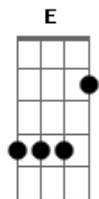

Sister Hazel - Another Me

Tom: F
Intro: F Bb Dm C

VERSE 1:

Bb F
Digging in for another day
C Dm
Carrying on in my own way
Bb F
But you know me I live and die nearly everyday
C F Bb Dm C
Insanity is having its way with me

VERSE 2 is the same to play on guitar, here are the lyrics:

These day in the gallows
I'm kneeling at the block with my neck outstretched
And I should have stayed in the shallows
But you know me I'm in too deep and

VERSE 3

Talking law down at Murphys bar
Unhappy hour on my own last call
Helped me out on my living lie
I'm looking for luck, I can't even buy and I

CHORUS again...

Here comes the BRIDGE

Dm C
Give me one chance at recovering
Dm C
What was lost
Dm C
And give me one shot at redemption
Dm C
At any cost
Bb Dm C Dm C
Repair my way before it breaks me, don't break me

VERSE 4 is played with the chords from the chorus, don't use the Bb / F / C / Dm pattern!!

Acordes

© ukulele-chords.com

© ukulele-chords.com

© ukulele-chords.com

© ukulele-chords.com

© ukulele-chords.com