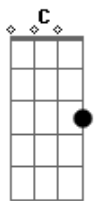

© ukulele-chords.com