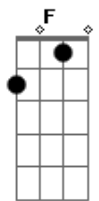

Sister Hazel - Another Me

Tom: F
Intro: F Bb Dm C

VERSE 1:

Bb F
Digging in for another day
C Dm
Carrying on in my own way
Bb F
But you know me I live and die nearly everyday
C F Bb Dm C
Insanity is having its way with me

VERSE 2 is the same to play on guitar, here are the lyrics:

These day in the gallows
I'm kneeling at the block with my neck outstretched
And I should have stayed in the shallows
But you know me I'm in too deep and

CHORUS

F Bb
I 'm waiting for
Dm C
Another Me
F Bb
One that can change the pain of yesterday
Dm C
Carry me through another day
F Bb
And I'm waiting for

Dm C
Another me
F Bb
One in between the burn and the lessons learned
Dm C
Cause being me, it ain't no way to be

VERSE 3

Talking law down at Murphys bar
Unhappy hour on my own last call
Helped me out on my living lie
I'm looking for luck, I can't even buy and I

CHORUS again...

Here comes the BRIDGE

Dm C
Give me one chance at recovering
Dm C
What was lost
Dm C
And give me one shot at redemption
Dm C
At any cost
Bb Dm C Dm C
Repair my way before it breaks me, don't break me

VERSE 4 is played with the chords from the chorus, don't use the Bb / F / C / Dm pattern!!

Acordes

© ukulele-chords.com