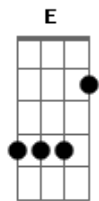

© ukulele-chords.com