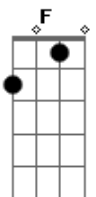

Instrumental: F , Em , Am , F X2

F Am
Only now I feel that you can really fall in love
Dm Am
Only now I know that it's me hangin' above
F Am Dm
Only now I know that there's someone you're thinking of
F
it ain't me.

Am Em Dm
someone you're thinking of
Am Em Dm
someone you're thinking of
Am Em Dm
someone you're thinking of
Am Em Am
someone you're thinking of

Acordes

© ukulele-chords.com

© ukulele-chords.com

© ukulele-chords.com